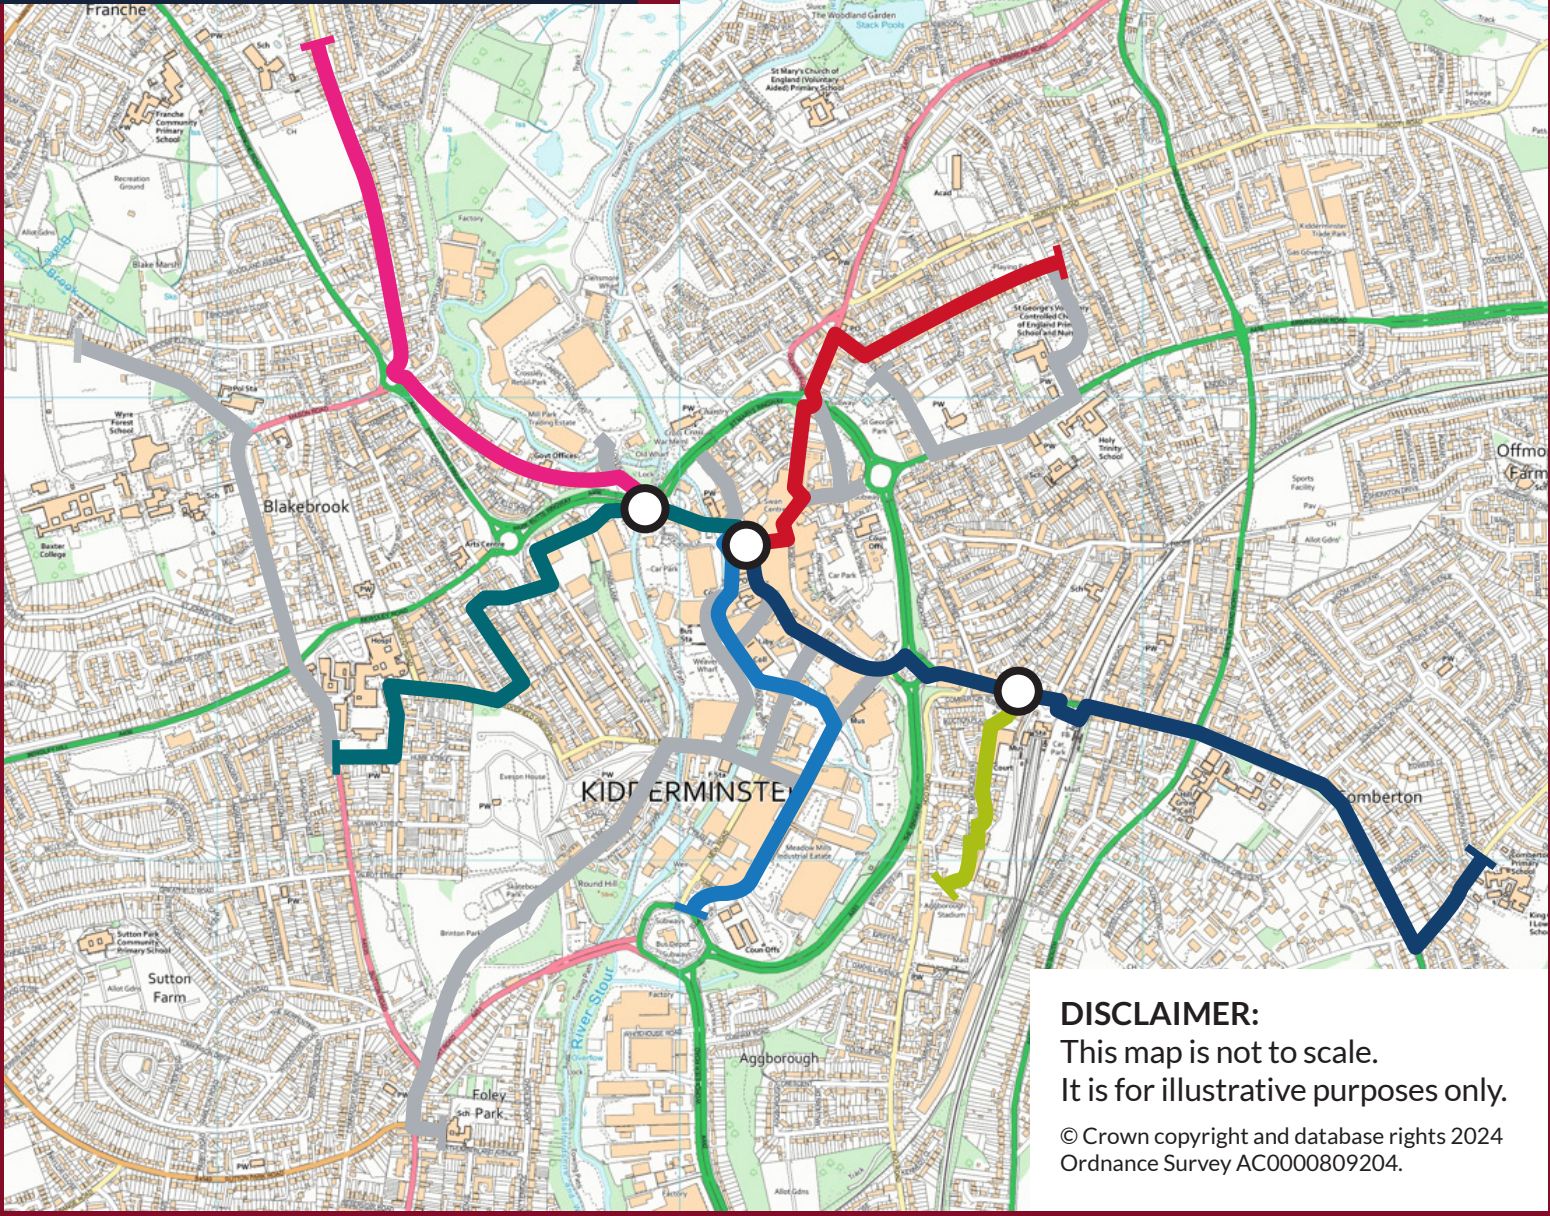

## Kidderminster Proposed Walking and Wheeling Network

### Key

-  KW1 Town Centre to Railway Station and King Charles Schools
-  KW2 Kidderminster Railway Station to Aggborough Stadium (KHFC)
-  KW3 Town Centre to Baxter Gardens Park
-  KW4 Town Centre to Worcester Road Island (bus depot)
-  KW5 Town Centre to Marlpool Lane
-  KW6 Town Centre to Kidderminster Hospital
-  Junction
-  Secondary and link routes

**DISCLAIMER:**  
 This map is not to scale.  
 It is for illustrative purposes only.  
 © Crown copyright and database rights 2024  
 Ordnance Survey AC0000809204.

 **Funded by UK Government**

 **worcestershire county council**