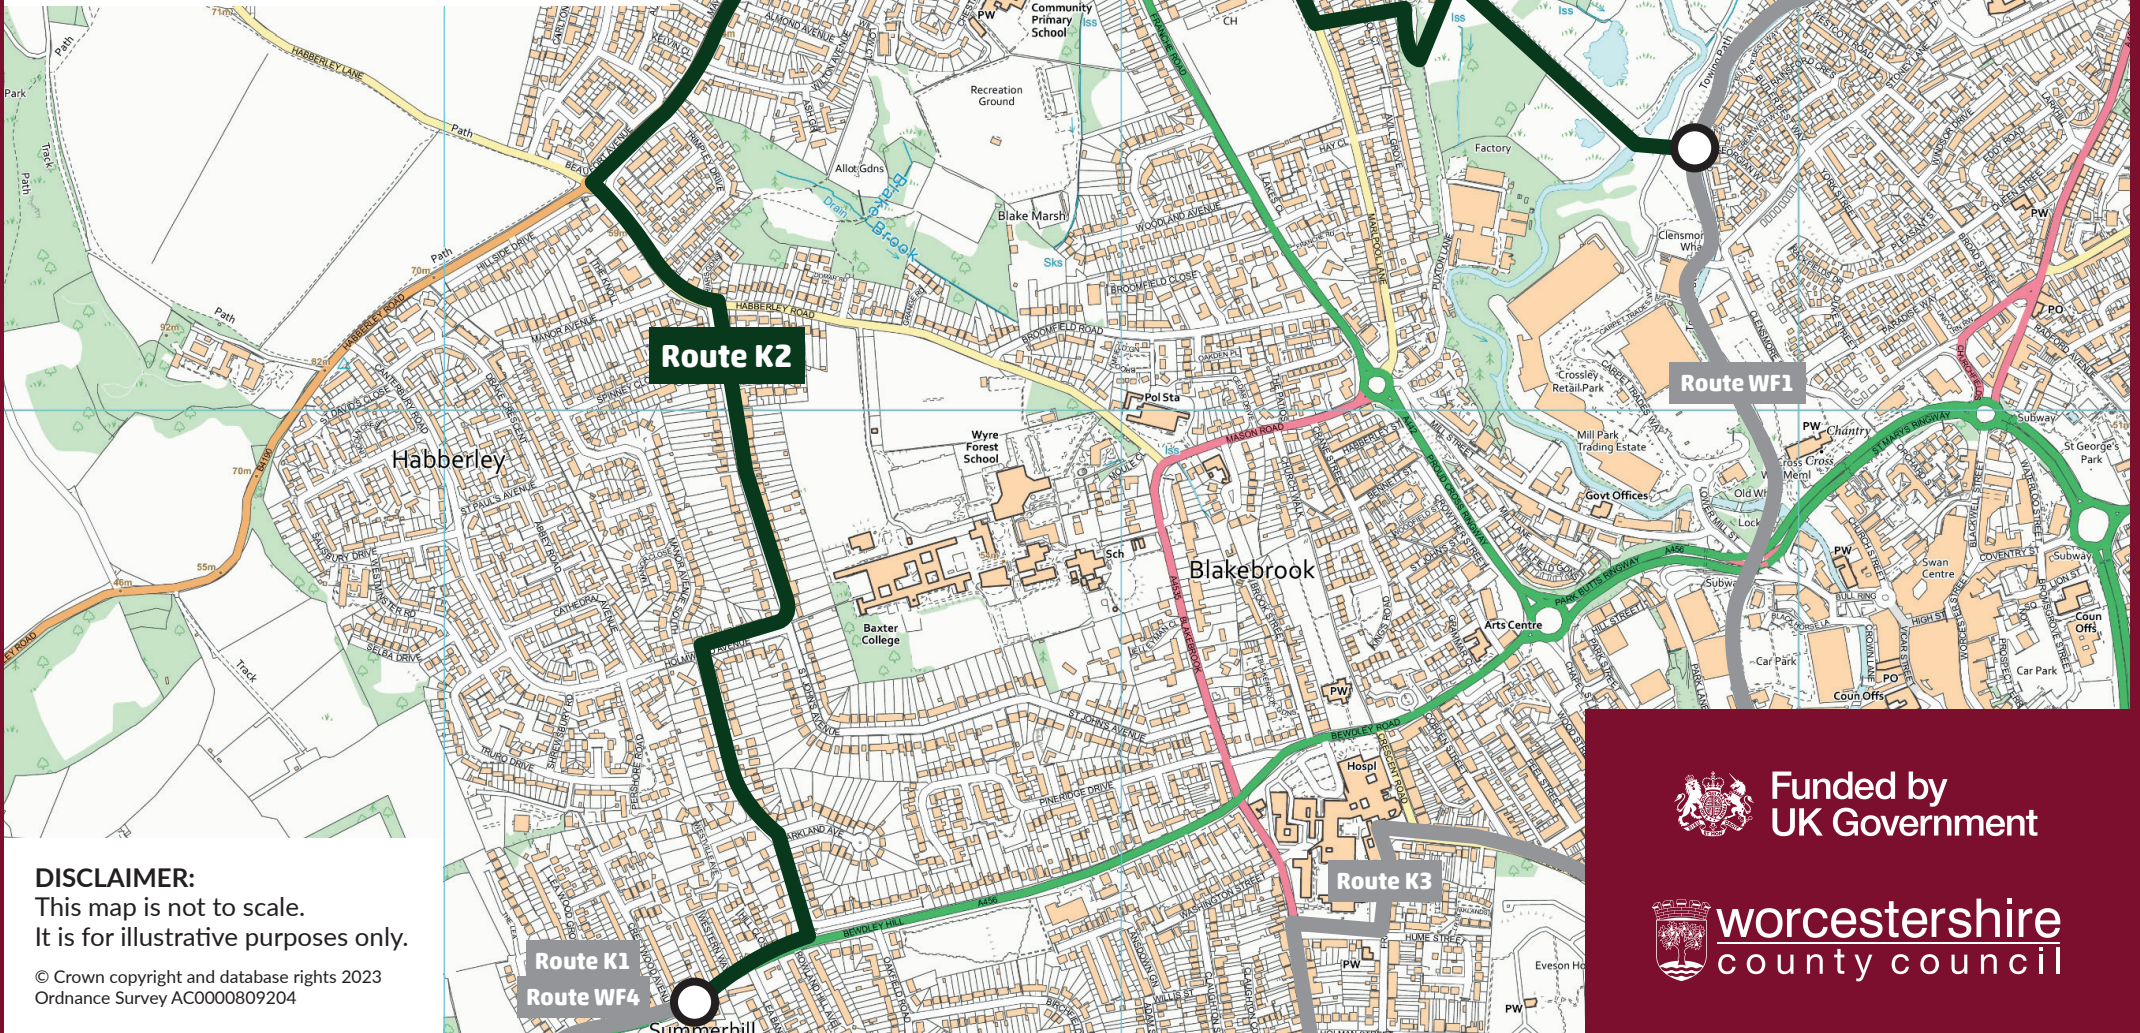

Kidderminster
Proposed Cycle Route K2
Habberley and Franche
links to schools

Key

- Route K2
- Route Junction

DISCLAIMER:
This map is not to scale.
It is for illustrative purposes only.

© Crown copyright and database rights 2023
Ordnance Survey AC0000809204

Funded by
UK Government

worcestershire
county council

Wyre Forest Towns LCWIP

Kidderminster
Proposed Cycle Route K3
Bewdley Hill to Kidderminster
Railway Station via town centre

Key  Route K3  Route Junction

Kidderminster

Proposed Cycle Route K4

Aggborough and Spennells link

Key  Route K4  Route Junction

DISCLAIMER:
This map is not to scale.
It is for illustrative purposes only.

© Crown copyright and database rights 2023
Ordnance Survey AC0000809204

Funded by
UK Government

worcestershire
county council

Wyre Forest Towns LCWIP

Kidderminster
Proposed Cycle Route K5
Comberton and Kidderminster
Eastern Extension Loop

Key  Route K5  Route Junction

DISCLAIMER:
This map is not to scale.
It is for illustrative purposes only.