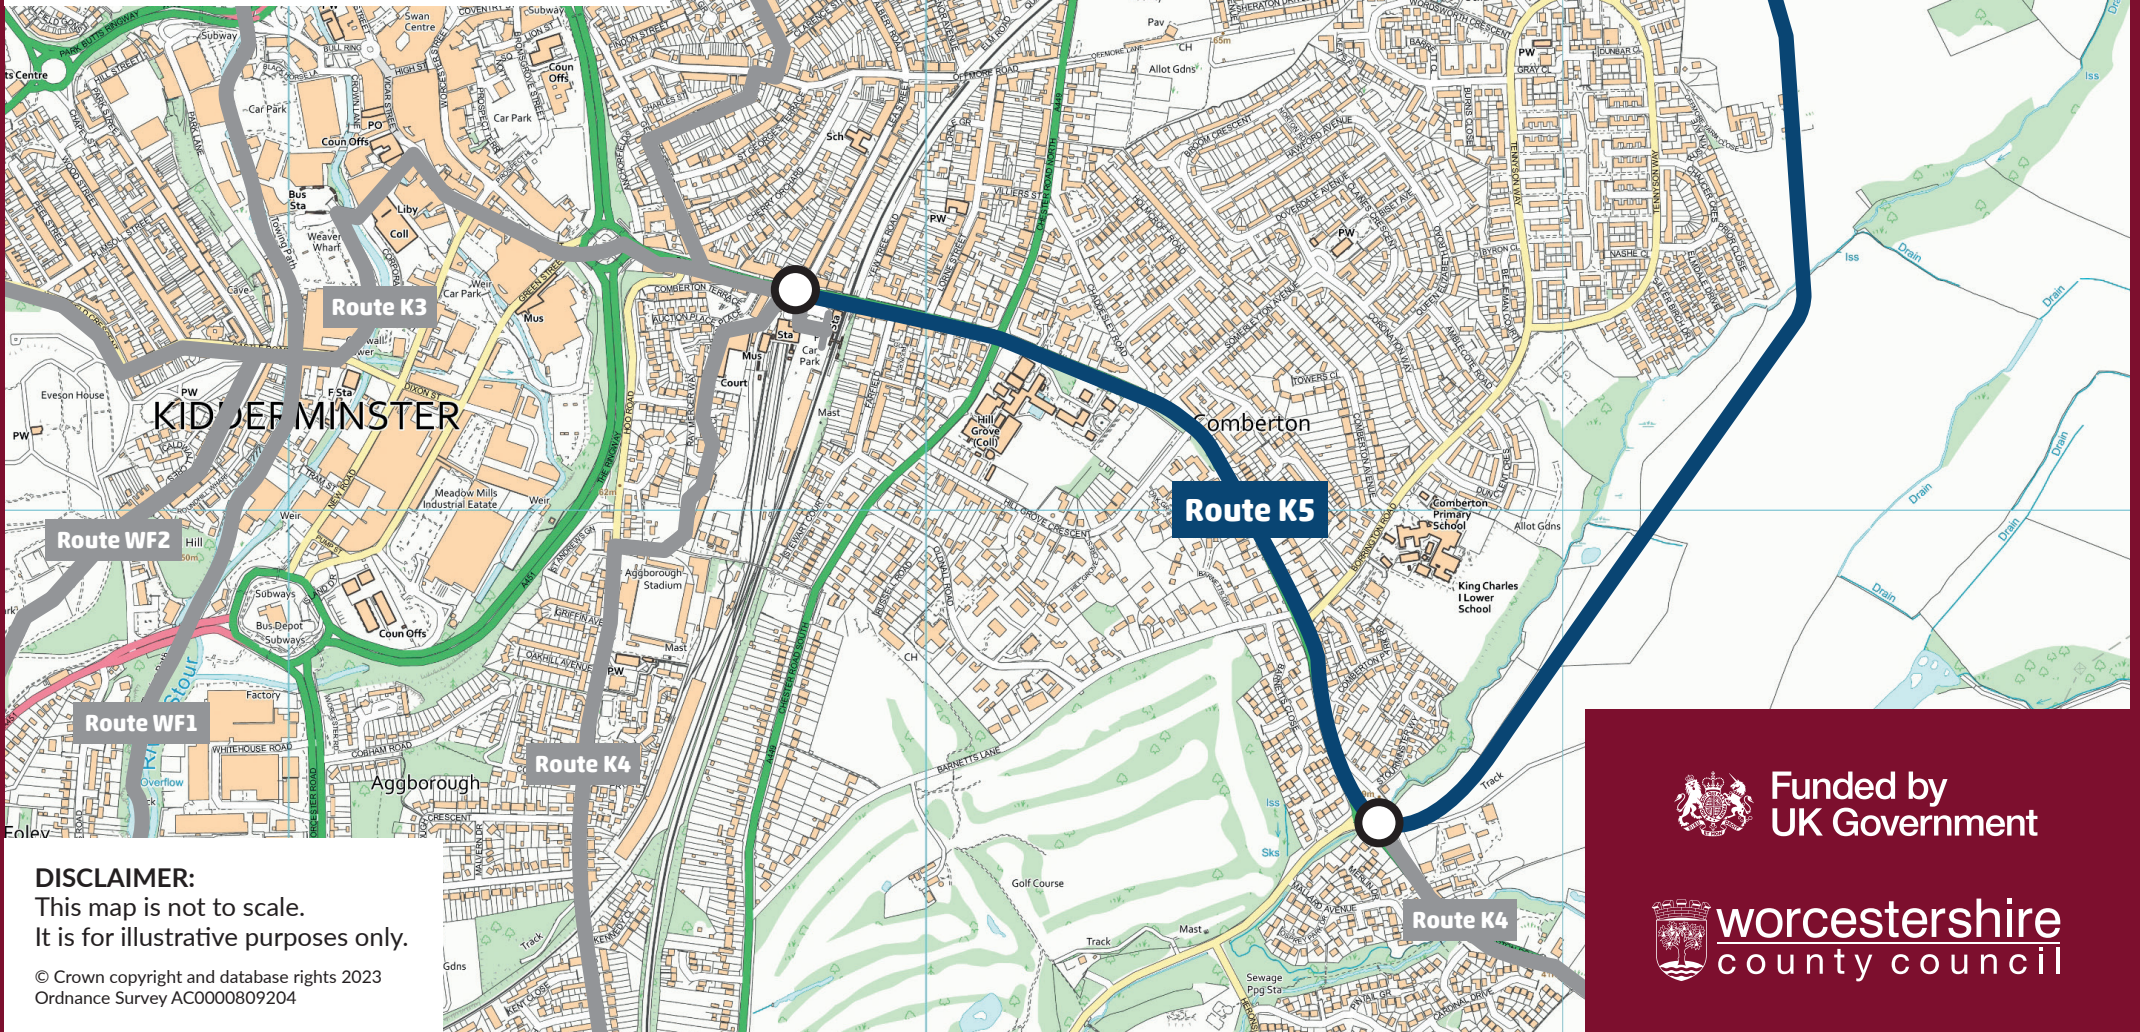

Funded by
UK Government

worcestershire
county council

Wyre Forest Towns LCWIP

Kidderminster
Proposed Cycle Route K3
Bewdley Hill to Kidderminster
Railway Station via town centre

Key  Route K3  Route Junction

Kidderminster

Proposed Cycle Route K4

Aggborough and Spennells link

Key  Route K4  Route Junction

DISCLAIMER:
This map is not to scale.
It is for illustrative purposes only.

© Crown copyright and database rights 2023
Ordnance Survey AC0000809204

Funded by
UK Government

worcestershire
county council

Wyre Forest Towns LCWIP

Kidderminster
Proposed Cycle Route K5
Comberton and Kidderminster
Eastern Extension Loop

Key  Route K5  Route Junction

DISCLAIMER:
This map is not to scale.
It is for illustrative purposes only.

© Crown copyright and database rights 2023
Ordnance Survey AC0000809204

Funded by
UK Government

worcestershire
county council

Wyre Forest Towns LCWIP

Kidderminster

Proposed Cycle Route K6

Kidderminster Railway Station to Lea Castle Village via Greenhill