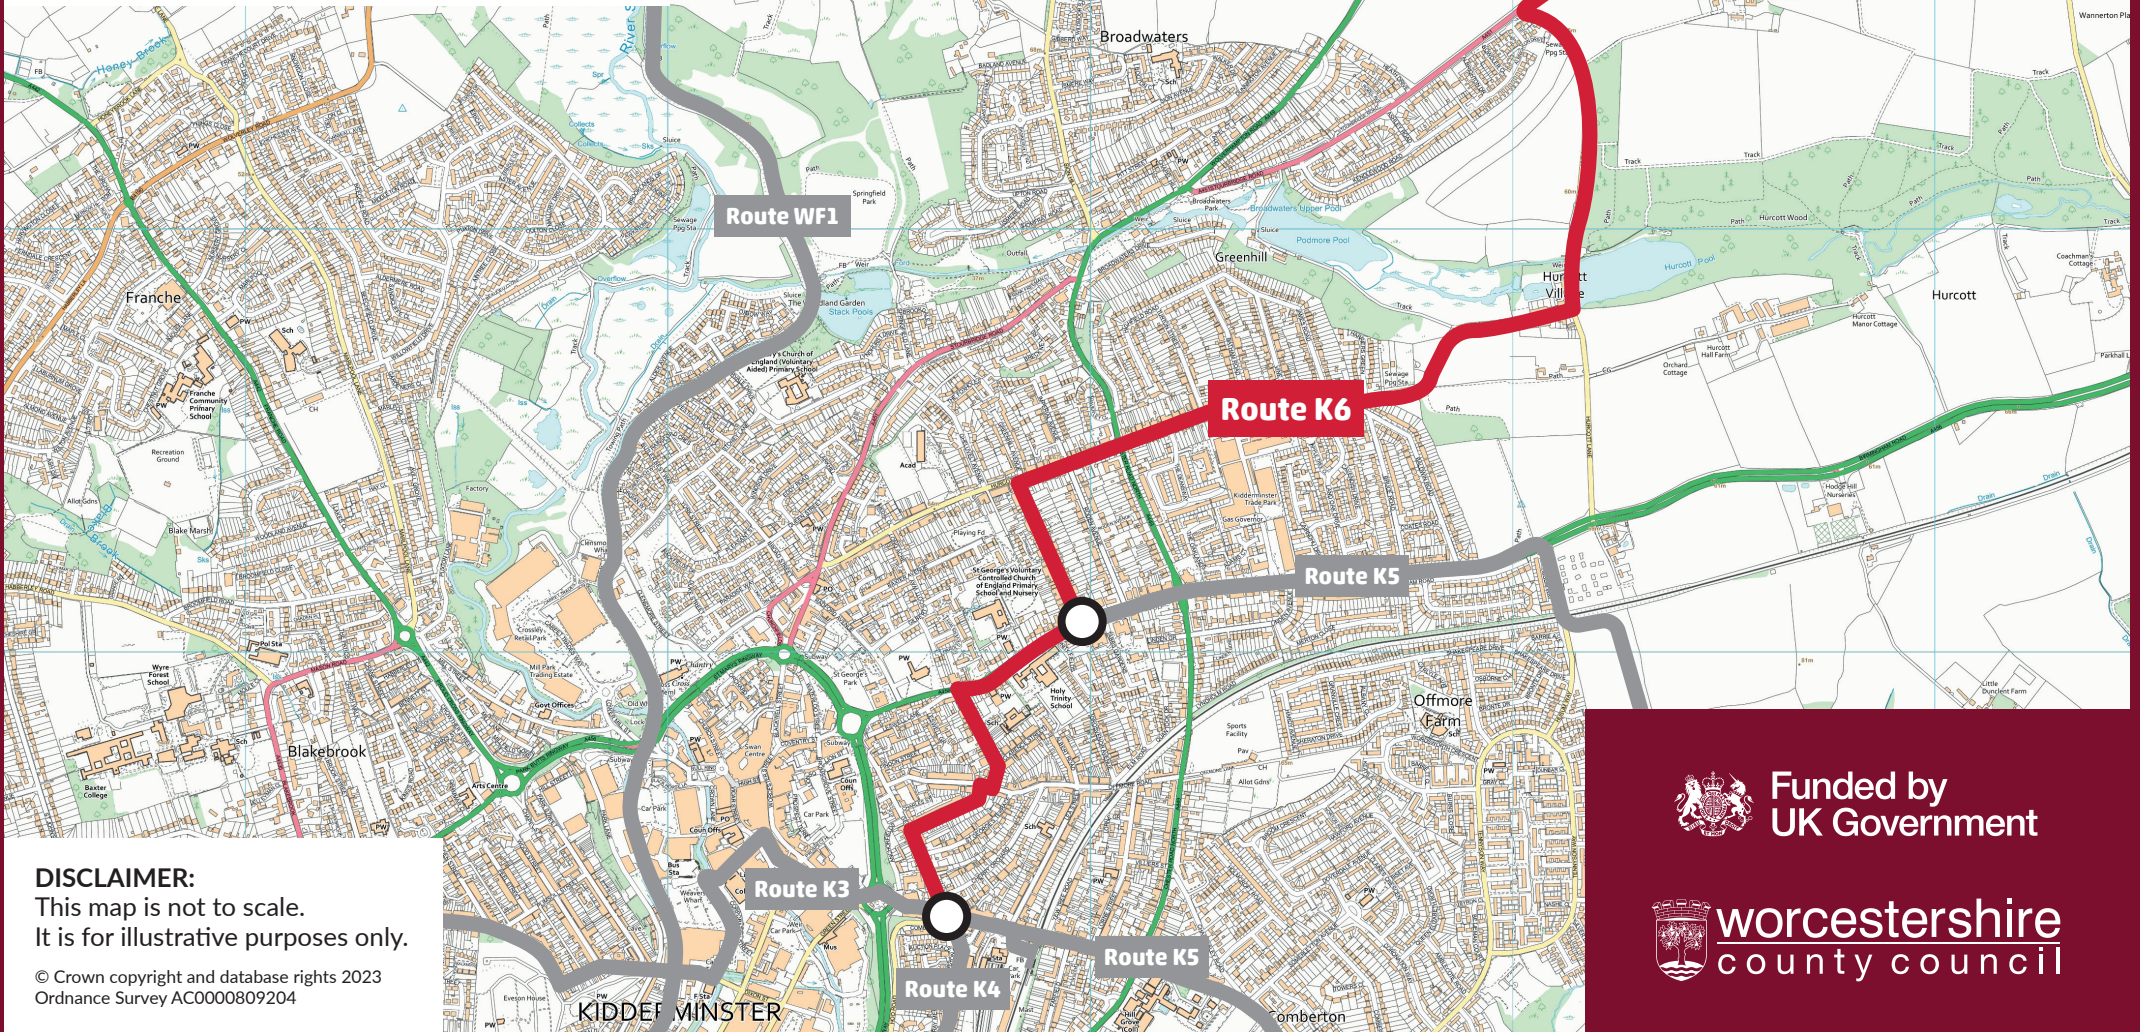

Kidderminster

Proposed Cycle Route K4

Aggborough and Spennells link

Key  Route K4  Route Junction

DISCLAIMER:
This map is not to scale.
It is for illustrative purposes only.

© Crown copyright and database rights 2023
Ordnance Survey AC0000809204

Funded by
UK Government

worcestershire
county council

Wyre Forest Towns LCWIP

Kidderminster
Proposed Cycle Route K5
Comberton and Kidderminster
Eastern Extension Loop

Key  Route K5  Route Junction

DISCLAIMER:
This map is not to scale.
It is for illustrative purposes only.

© Crown copyright and database rights 2023
Ordnance Survey AC0000809204

Funded by
UK Government

worcestershire
county council

Wyre Forest Towns LCWIP

Kidderminster

Proposed Cycle Route K6

Kidderminster Railway Station to Lea Castle Village via Greenhill

Key  Route K6  Route Junction

DISCLAIMER:
This map is not to scale.
It is for illustrative purposes only.

© Crown copyright and database rights 2023
Ordnance Survey AC0000809204

Funded by
UK Government

worcestershire
county council