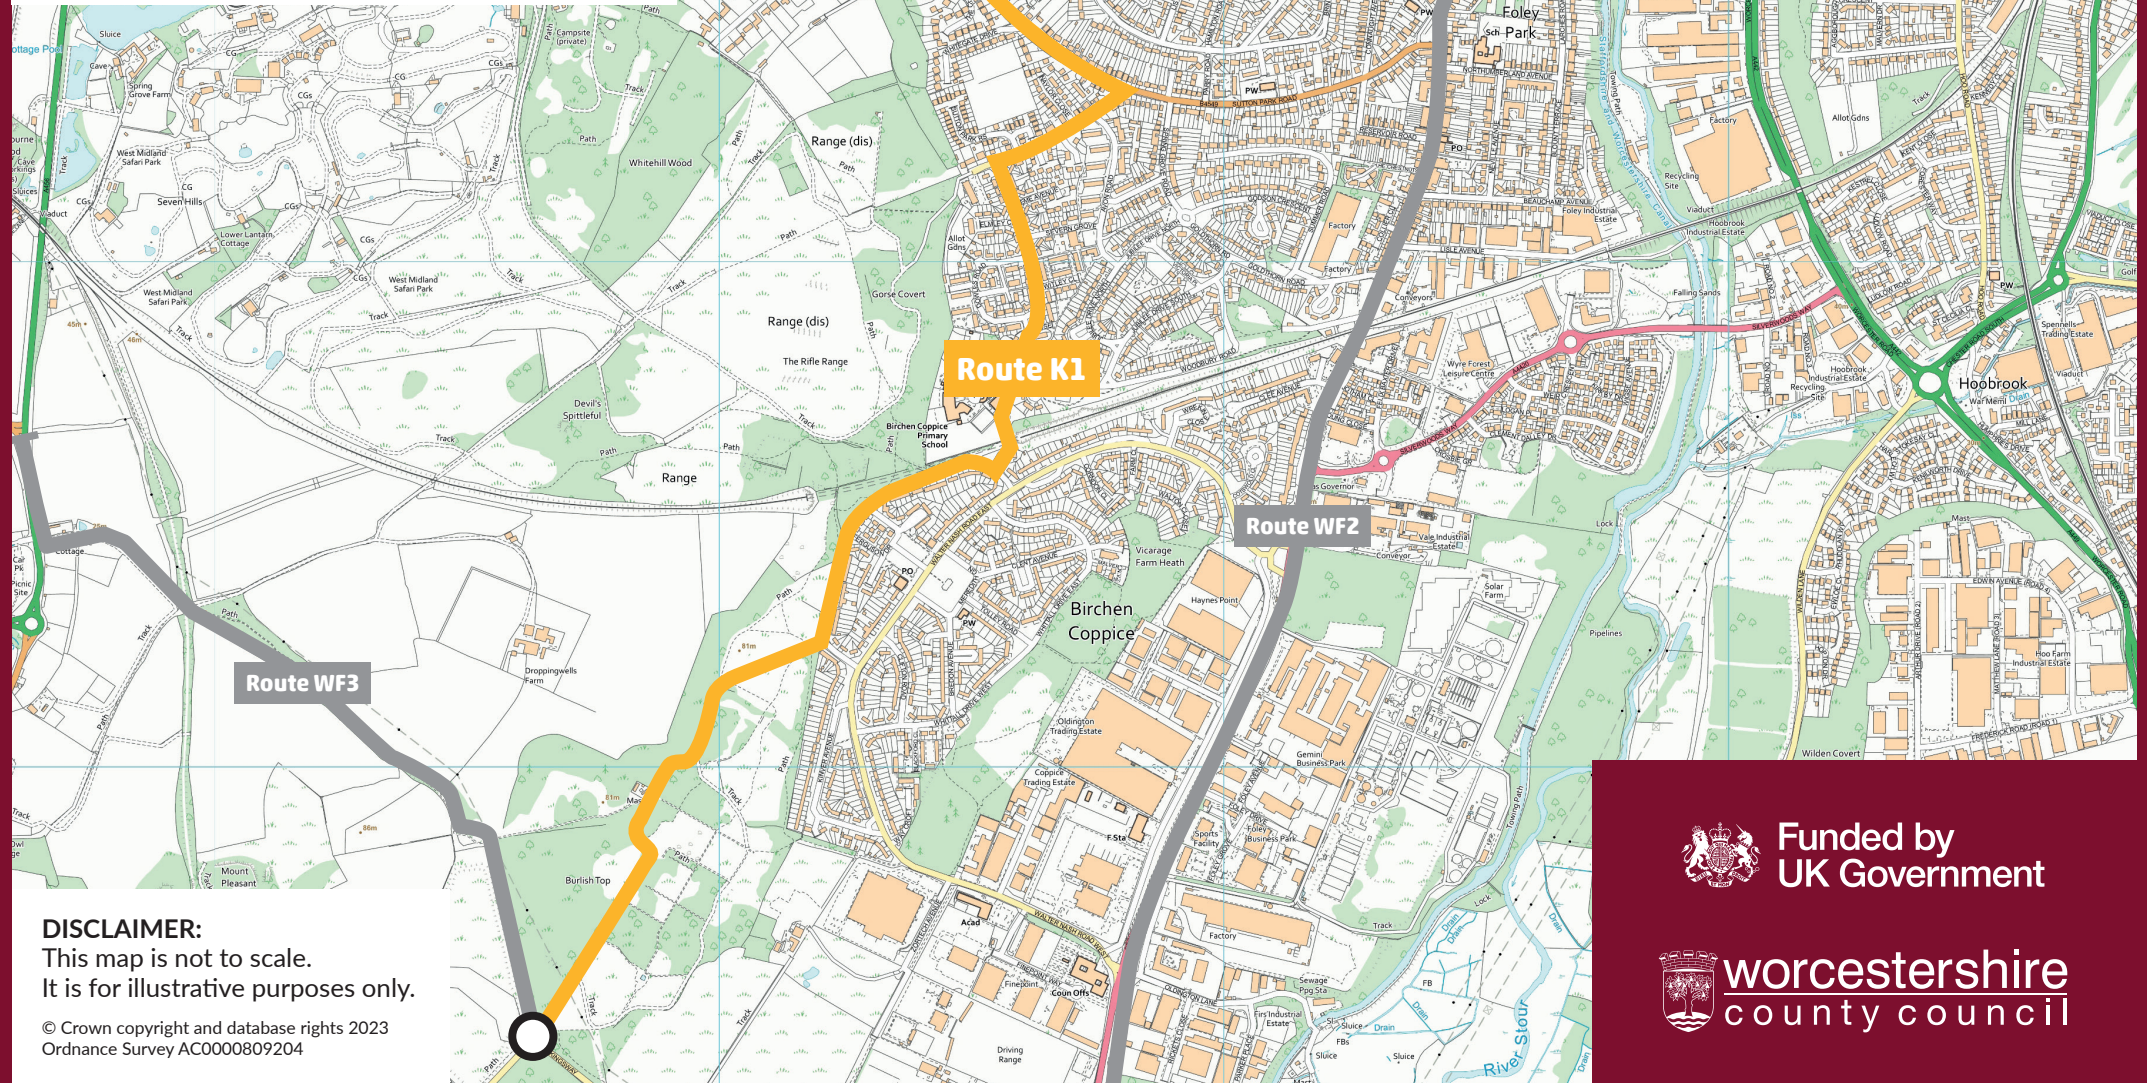

Wyre Forest Towns LCWIP

Kidderminster

Proposed Cycle Route K1

Sutton Park to Burlish Top

Key

Route K1

Route Junction

DISCLAIMER:

Funded by
UK Government

worcestershire
county council

Wyre Forest Towns LCWIP

Kidderminster
Proposed Cycle Route K3
Bewdley Hill to Kidderminster
Railway Station via town centre

Key  Route K3  Route Junction

Kidderminster

Proposed Cycle Route K4

Aggborough and Spennells link

Key  Route K4  Route Junction

DISCLAIMER:
This map is not to scale.
It is for illustrative purposes only.

© Crown copyright and database rights 2023
Ordnance Survey AC0000809204

Funded by
UK Government

worcestershire
county council

Wyre Forest Towns LCWIP

Kidderminster
Proposed Cycle Route K5
Comberton and Kidderminster
Eastern Extension Loop

Key  Route K5  Route Junction

DISCLAIMER:
This map is not to scale.
It is for illustrative purposes only.