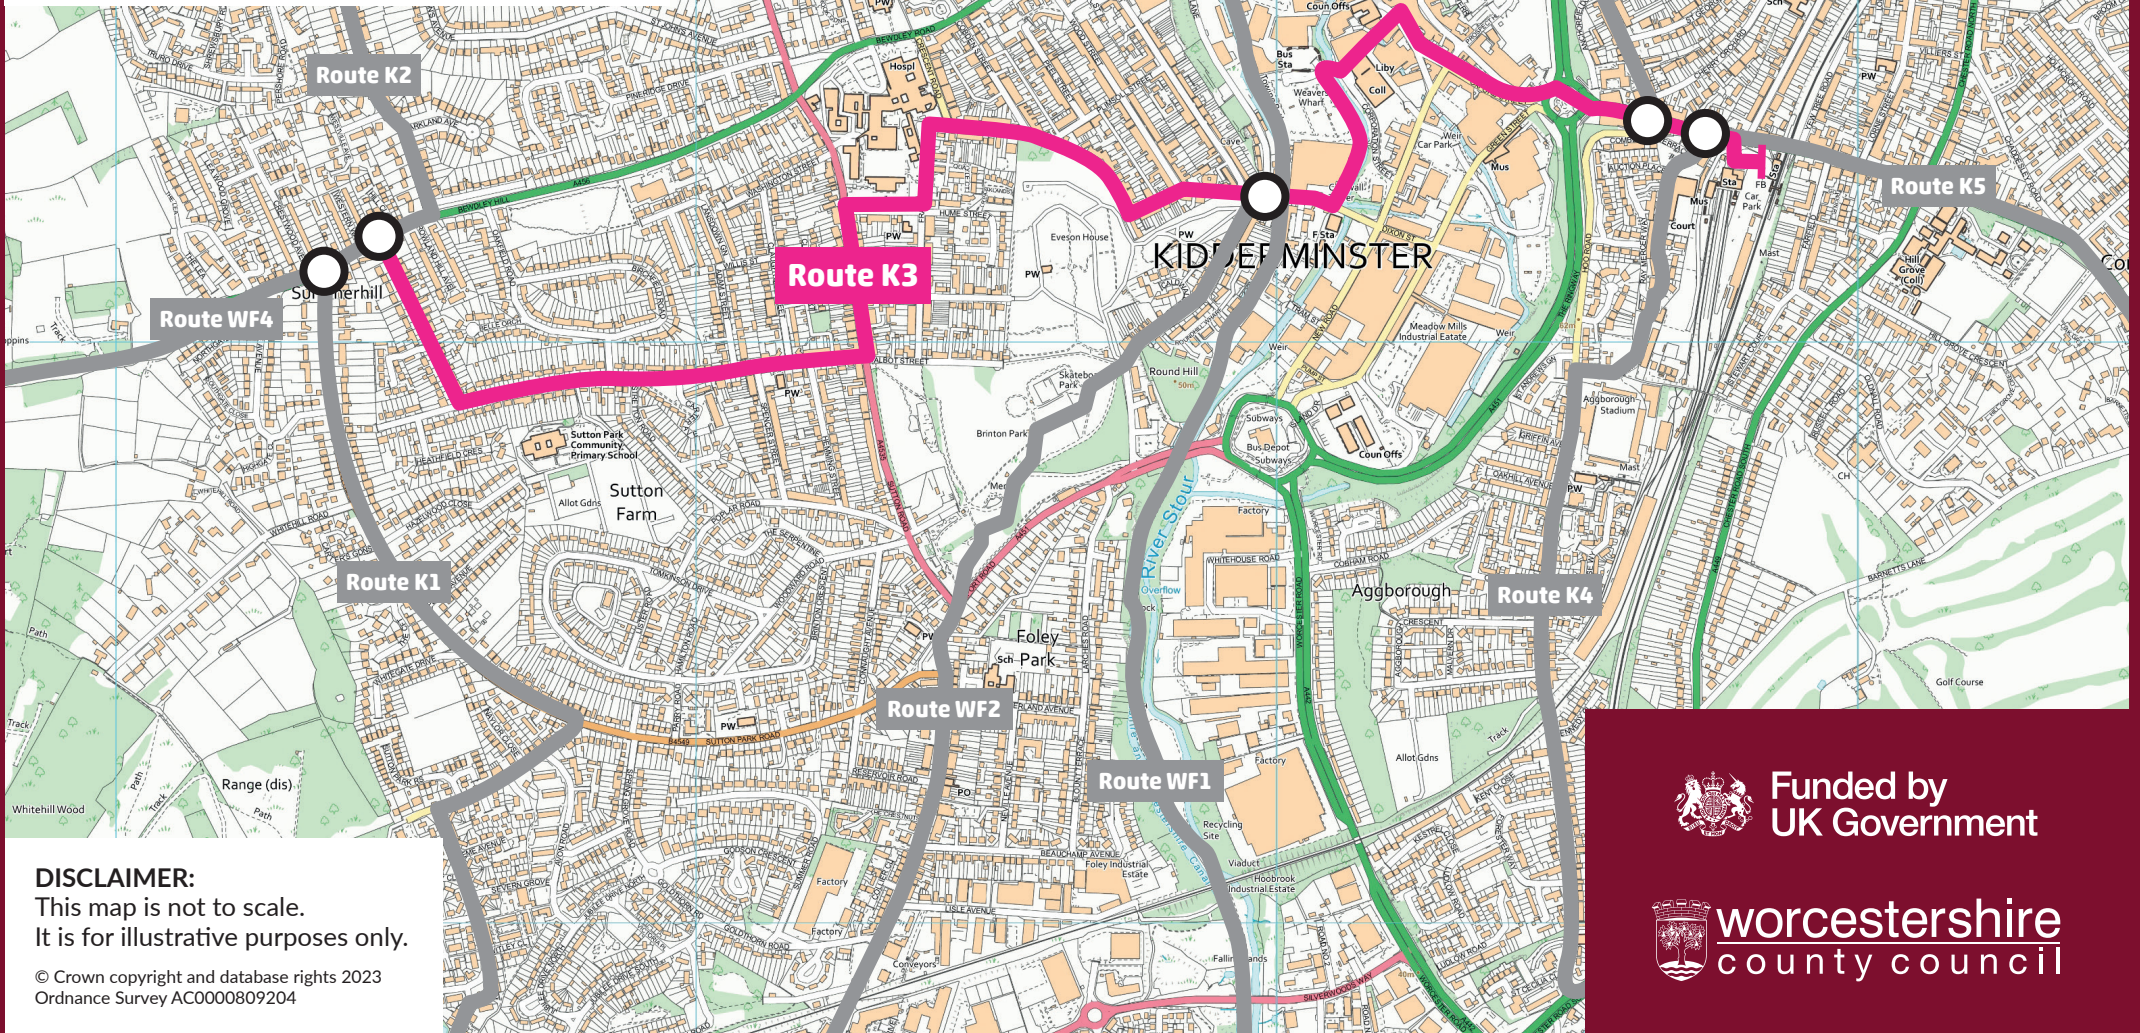

Kidderminster
Proposed Cycle Route K2
Habberley and Franche
links to schools

Key

- Route K2
- Route Junction

DISCLAIMER:
This map is not to scale.
It is for illustrative purposes only.

© Crown copyright and database rights 2023
Ordnance Survey AC0000809204

Funded by
UK Government

worcestershire
county council

Wyre Forest Towns LCWIP

Kidderminster
Proposed Cycle Route K3
Bewdley Hill to Kidderminster
Railway Station via town centre

Key  Route K3  Route Junction

Kidderminster

Proposed Cycle Route K4

Aggborough and Spennells link

Key  Route K4  Route Junction

DISCLAIMER:
This map is not to scale.
It is for illustrative purposes only.

© Crown copyright and database rights 2023
Ordnance Survey AC0000809204

Funded by
UK Government

worcestershire
county council

Wyre Forest Towns LCWIP

Kidderminster
Proposed Cycle Route K5
Comberton and Kidderminster
Eastern Extension Loop

Key  Route K5  Route Junction

DISCLAIMER:
This map is not to scale.
It is for illustrative purposes only.