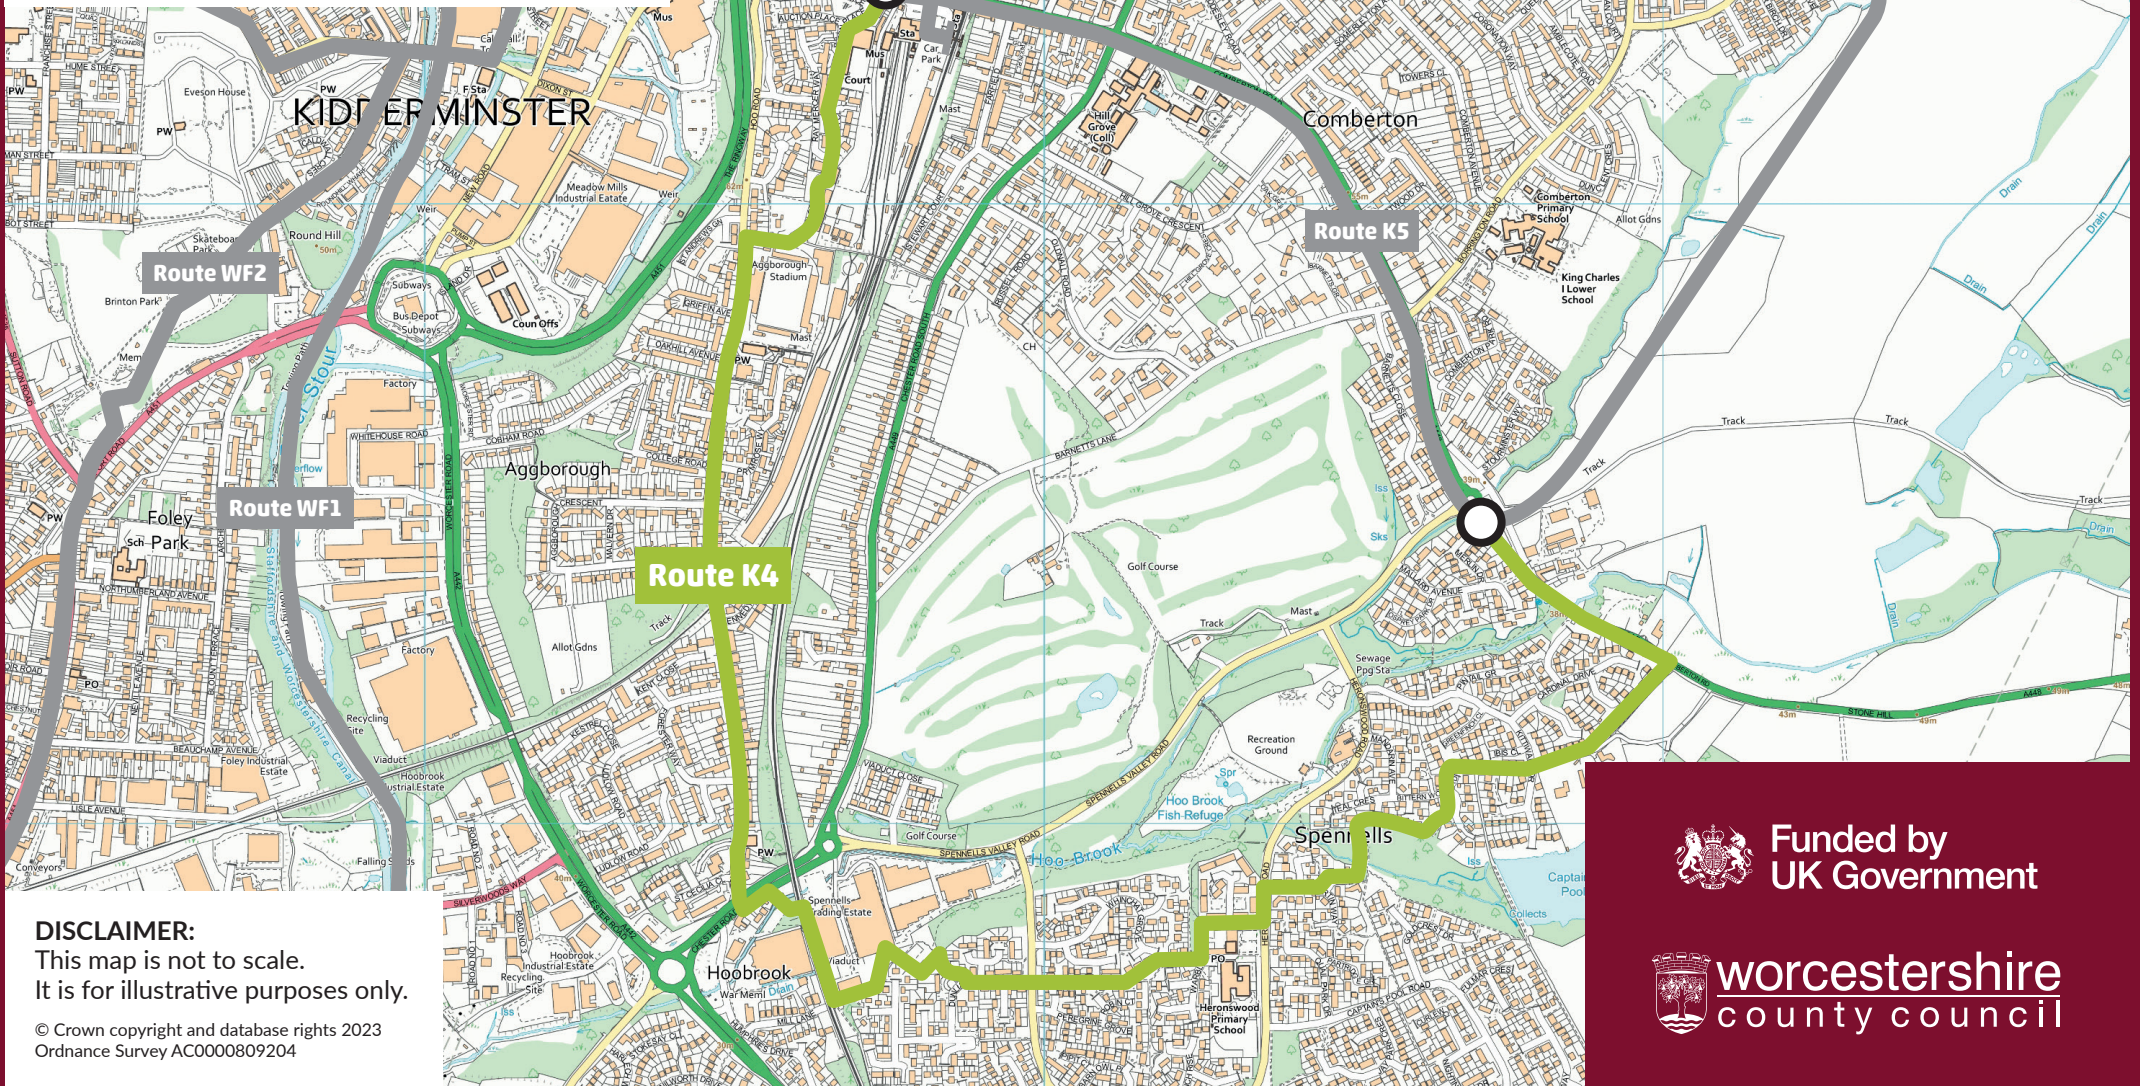

Funded by
UK Government

worcestershire
county council

Wyre Forest Towns LCWIP

Kidderminster
Proposed Cycle Route K3
Bewdley Hill to Kidderminster
Railway Station via town centre

Key  Route K3  Route Junction

Kidderminster

Proposed Cycle Route K4

Aggborough and Spennells link

Key  Route K4  Route Junction

DISCLAIMER:
This map is not to scale.
It is for illustrative purposes only.

© Crown copyright and database rights 2023
Ordnance Survey AC0000809204

Funded by
UK Government

worcestershire
county council

Wyre Forest Towns LCWIP

Kidderminster
Proposed Cycle Route K5
Comberton and Kidderminster
Eastern Extension Loop

Key  Route K5  Route Junction

DISCLAIMER:
This map is not to scale.
It is for illustrative purposes only.