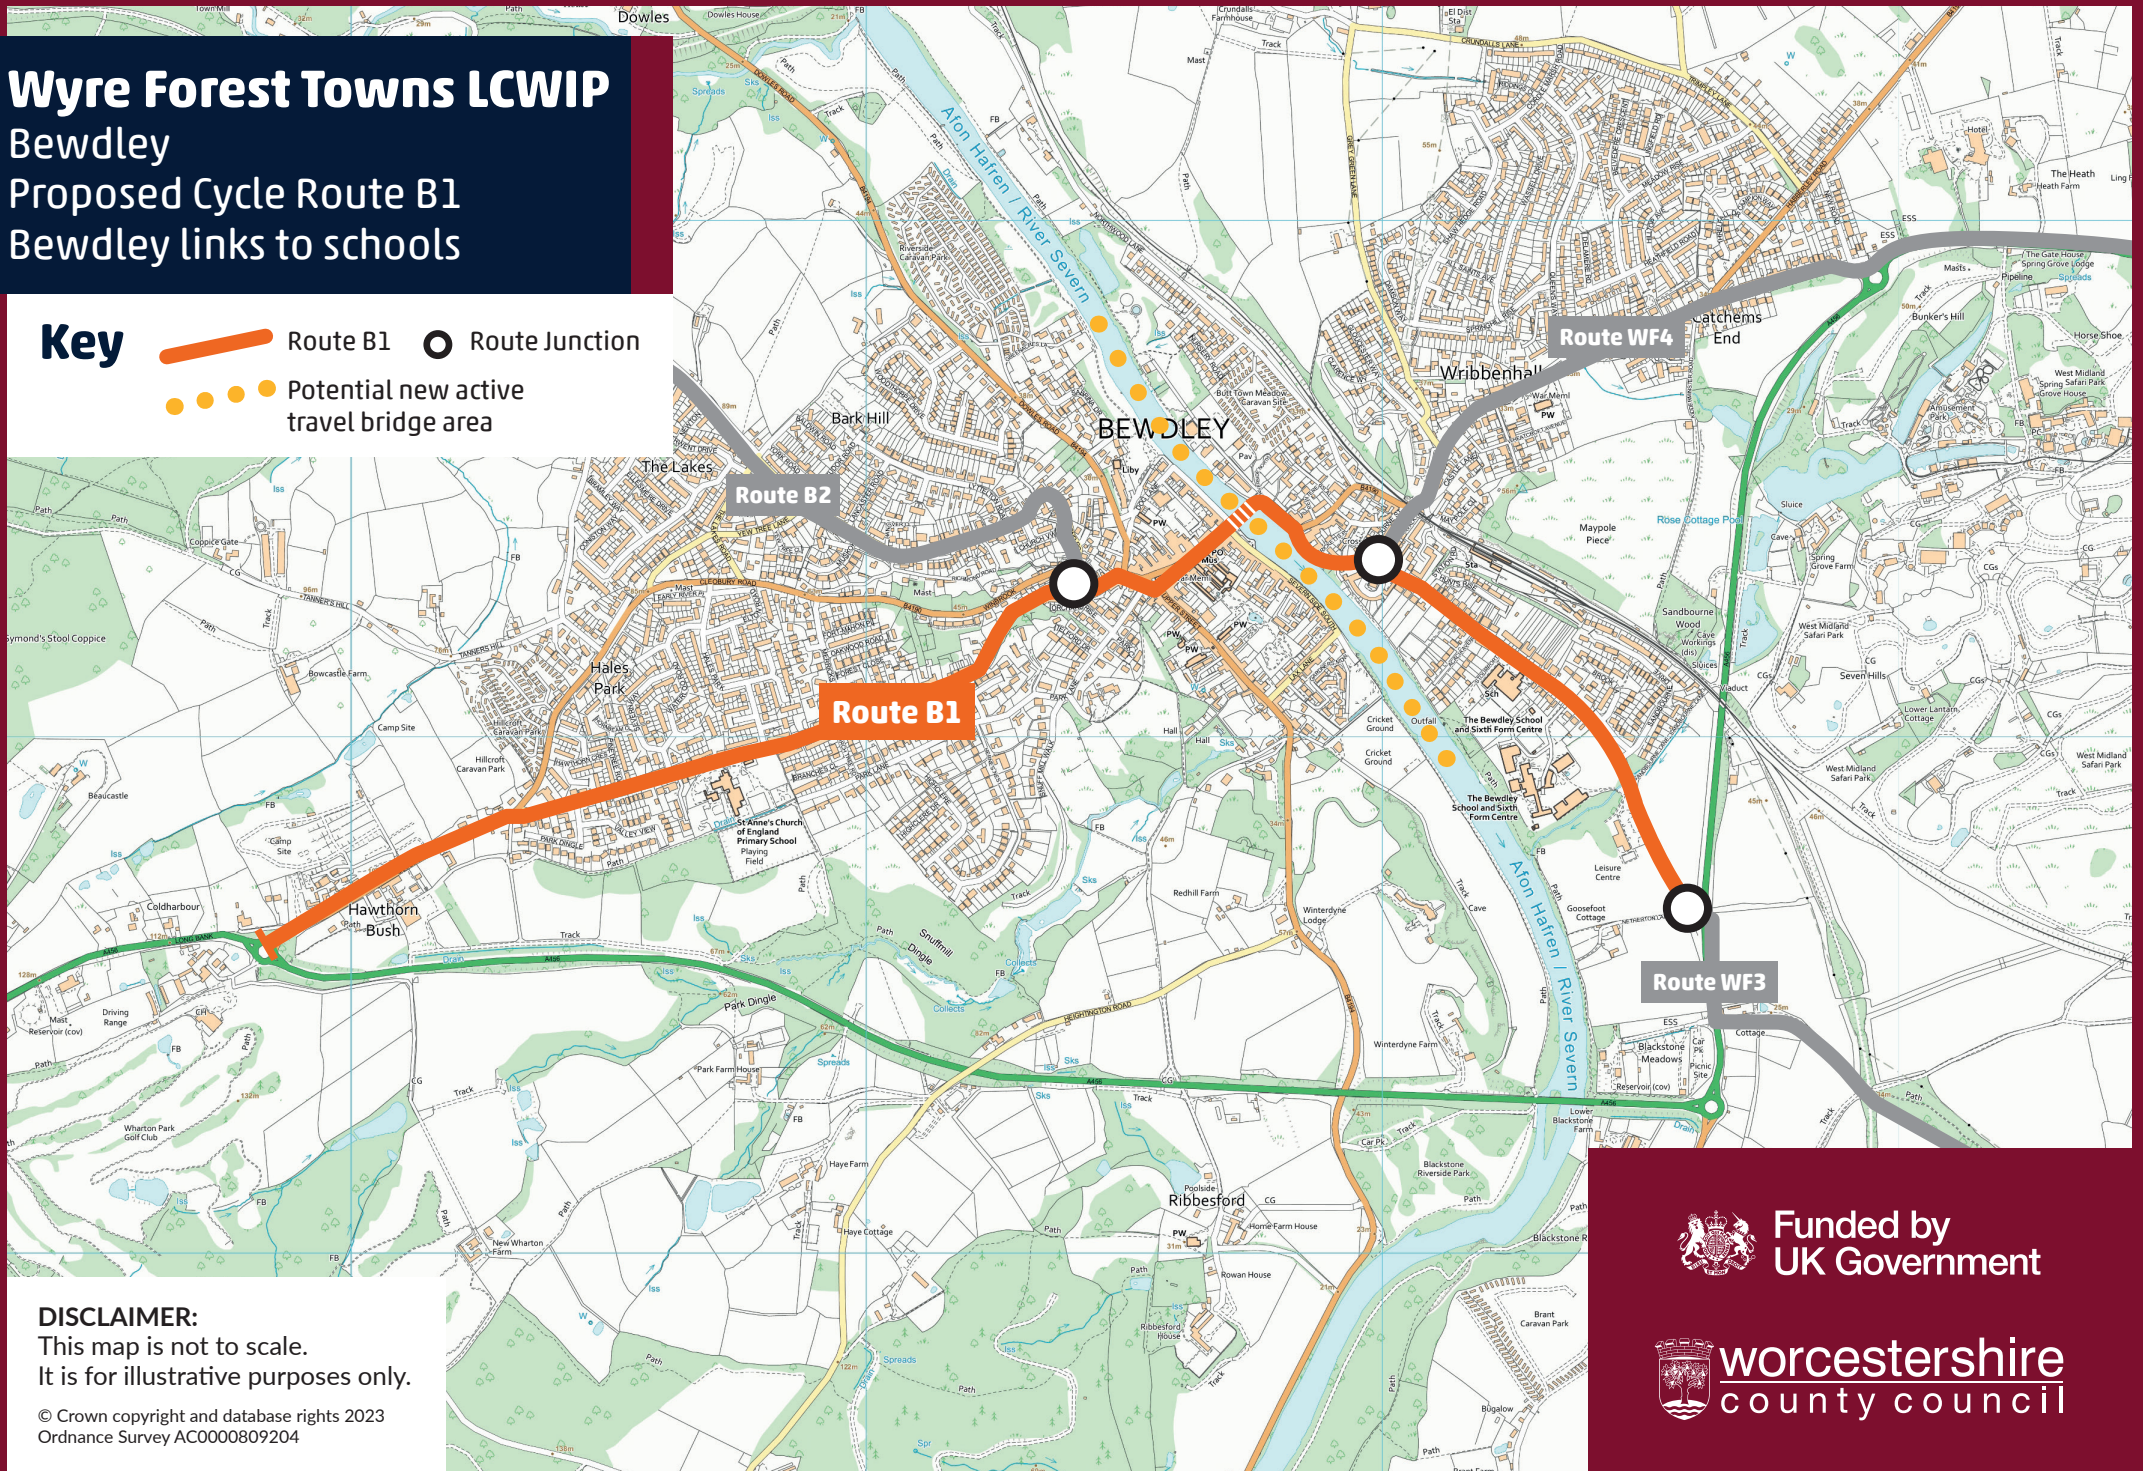

Wyre Forest Towns LCWIP

Bewdley Proposed Cycle Route B1 Bewdley links to schools

Key

- Route B1
- Route Junction
- Potential new active travel bridge area

DISCLAIMER:
This map is not to scale.
It is for illustrative purposes only.

© Crown copyright and database rights 2023
Ordnance Survey AC0000809204

Funded by
UK Government

worcestershire
county council

Wyre Forest Towns LCWIP

Bewdley

Proposed Cycle Route B2

Bewdley to the Wyre Forest

(Dry Mill Lane car park)

Key

 Route B2  Route Junction

DISCLAIMER:

This map is not to scale.
It is for illustrative purposes only.

© Crown copyright and database rights 2023
Ordnance Survey AC0000809204

Funded by
UK Government