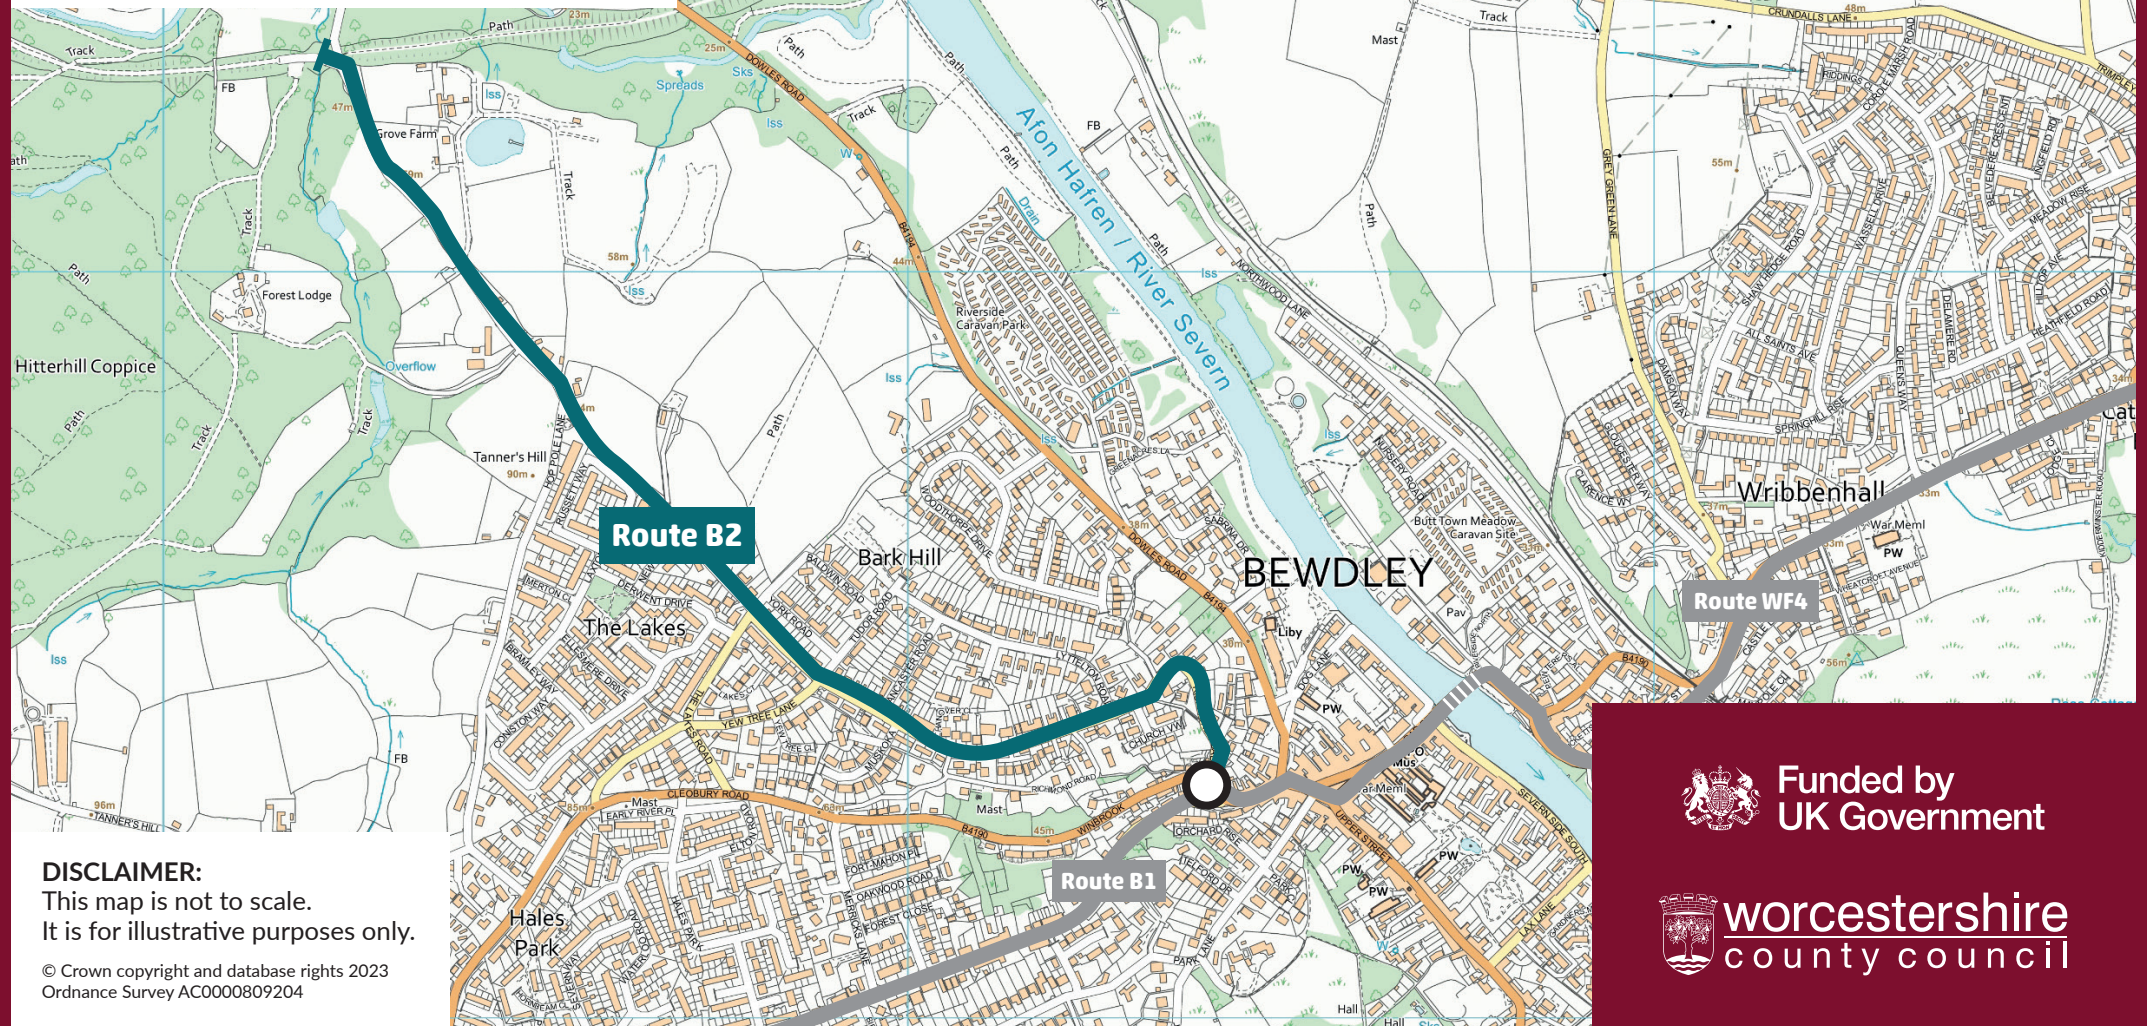

Wyre Forest Towns LCWIP

Bewdley Proposed Cycle Route B1 Bewdley links to schools

Key

- Route B1
- Route Junction
- Potential new active travel bridge area

DISCLAIMER:
This map is not to scale.
It is for illustrative purposes only.

© Crown copyright and database rights 2023
Ordnance Survey AC0000809204

Funded by
UK Government

worcestershire
county council

Wyre Forest Towns LCWIP

Bewdley

Proposed Cycle Route B2

Bewdley to the Wyre Forest

(Dry Mill Lane car park)

Key

 Route B2  Route Junction

DISCLAIMER:

This map is not to scale.
It is for illustrative purposes only.

© Crown copyright and database rights 2023
Ordnance Survey AC0000809204

Funded by
UK Government