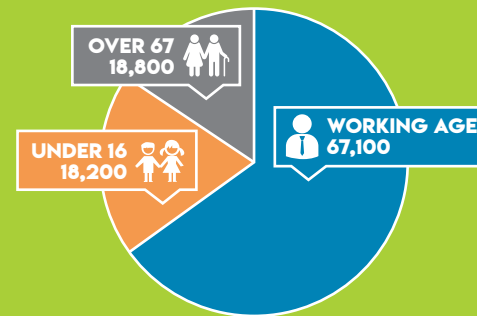

THE BIGGER PICTURE

WORCESTER CITY

WORCESTER CITY KEY INDUSTRIES

- 1 // BUSINESS ADMINISTRATION & SUPPORT SERVICES**
21.8%
- 2 // MINING, QUARRYING & UTILITIES**
9.1%
- 3 // WHOLESALE**
9.1%
- 4 // MANUFACTURING**
9.1%
- 5 // TRANSPORT & STORAGE (INC POSTAL)**
6.4%

WORCESTER CITY KEY INFO

TOTAL POPULATION: 104,100

53,300 (51.2%) 50,800 (48.8%)

Ethnicity	Percentage
WHITE	90.0%
MIXED/MULTIPLE ETHNIC GROUPS	2.2%
ASIAN / BRITISH ASIAN	5.6%
BLACK / BLACK BRITISH	1.2%
OTHER	1.0%