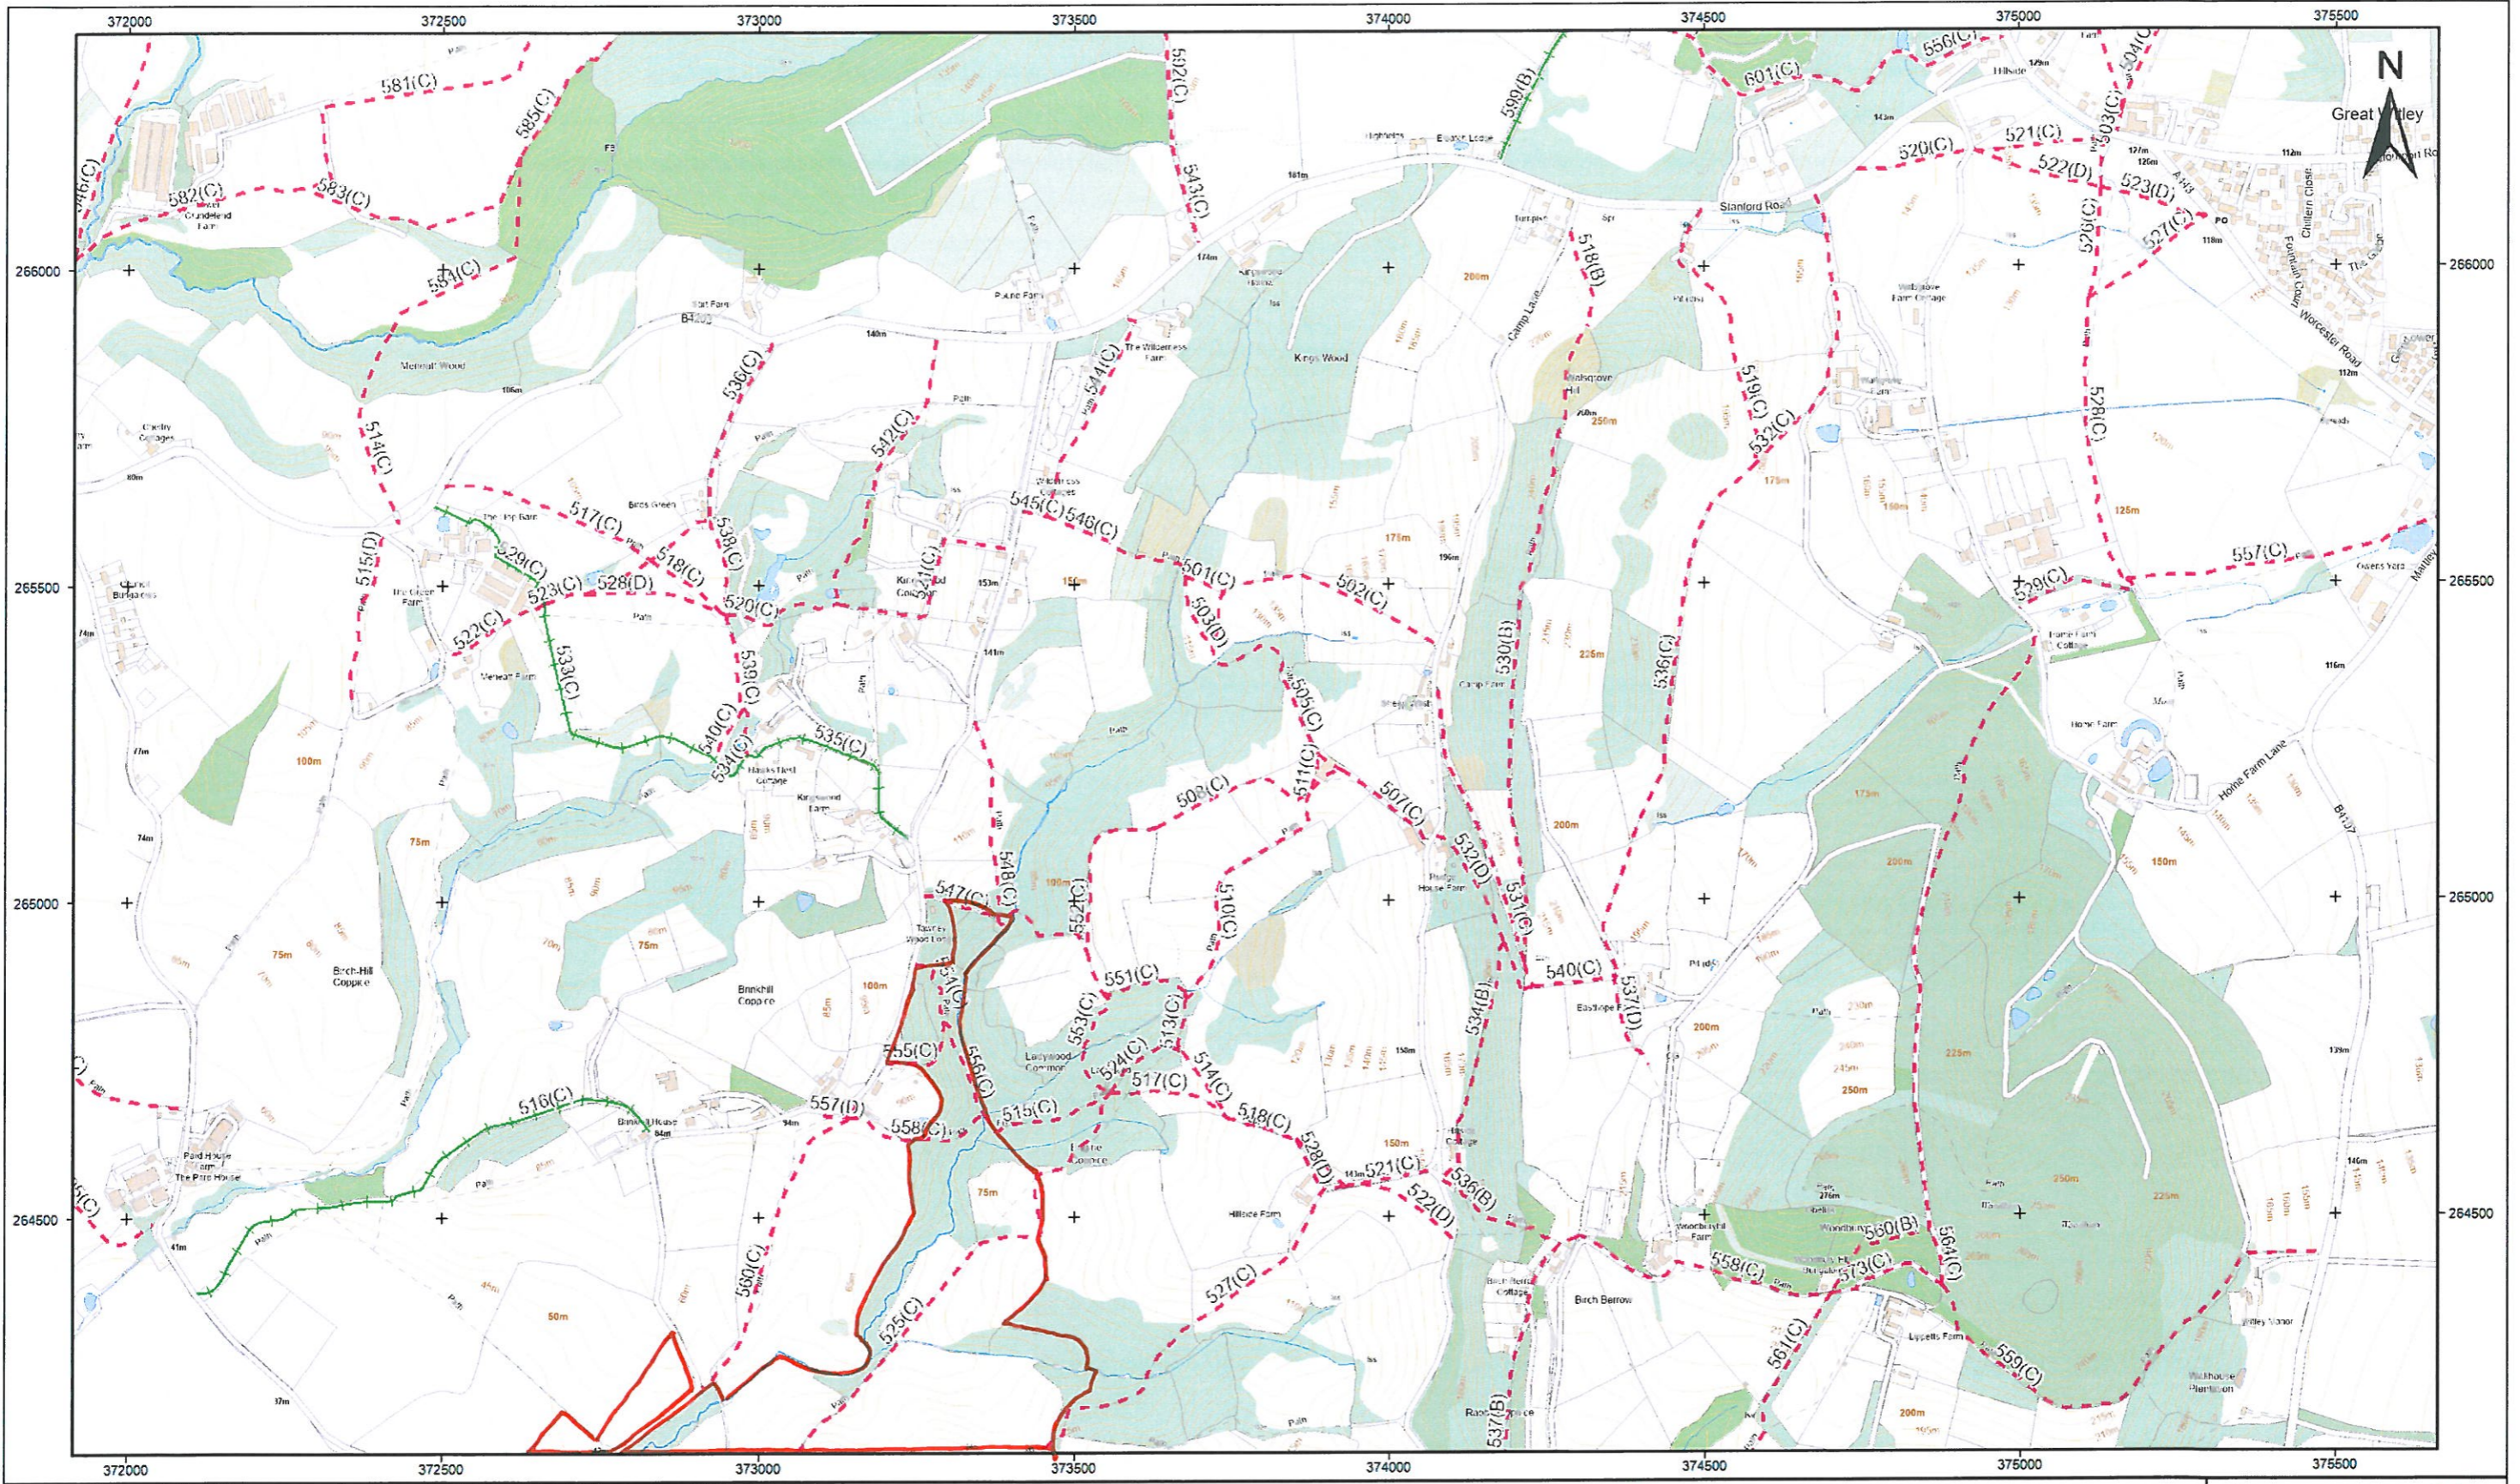

© Crown copyright and database rights 2023
 Ordnance Survey AC0000809204.

Indicative Scale: 1:10,000

Date Printed: 21/9/2023

 **worcestershire**
 county council

Countryside Service
 Worcester Woods Country Park
 Wildwood Drive
 Worcester
 WR5 2LG

© Crown copyright and database rights 2023
 Ordnance Survey AC0000809204.

Indicative Scale: 1:10,000

Date Printed: 21/9/2023

worcestershire
 county council

Countryside Service
 Worcester Woods Country Park
 Wildwood Drive
 Worcester
 WR5 2LG