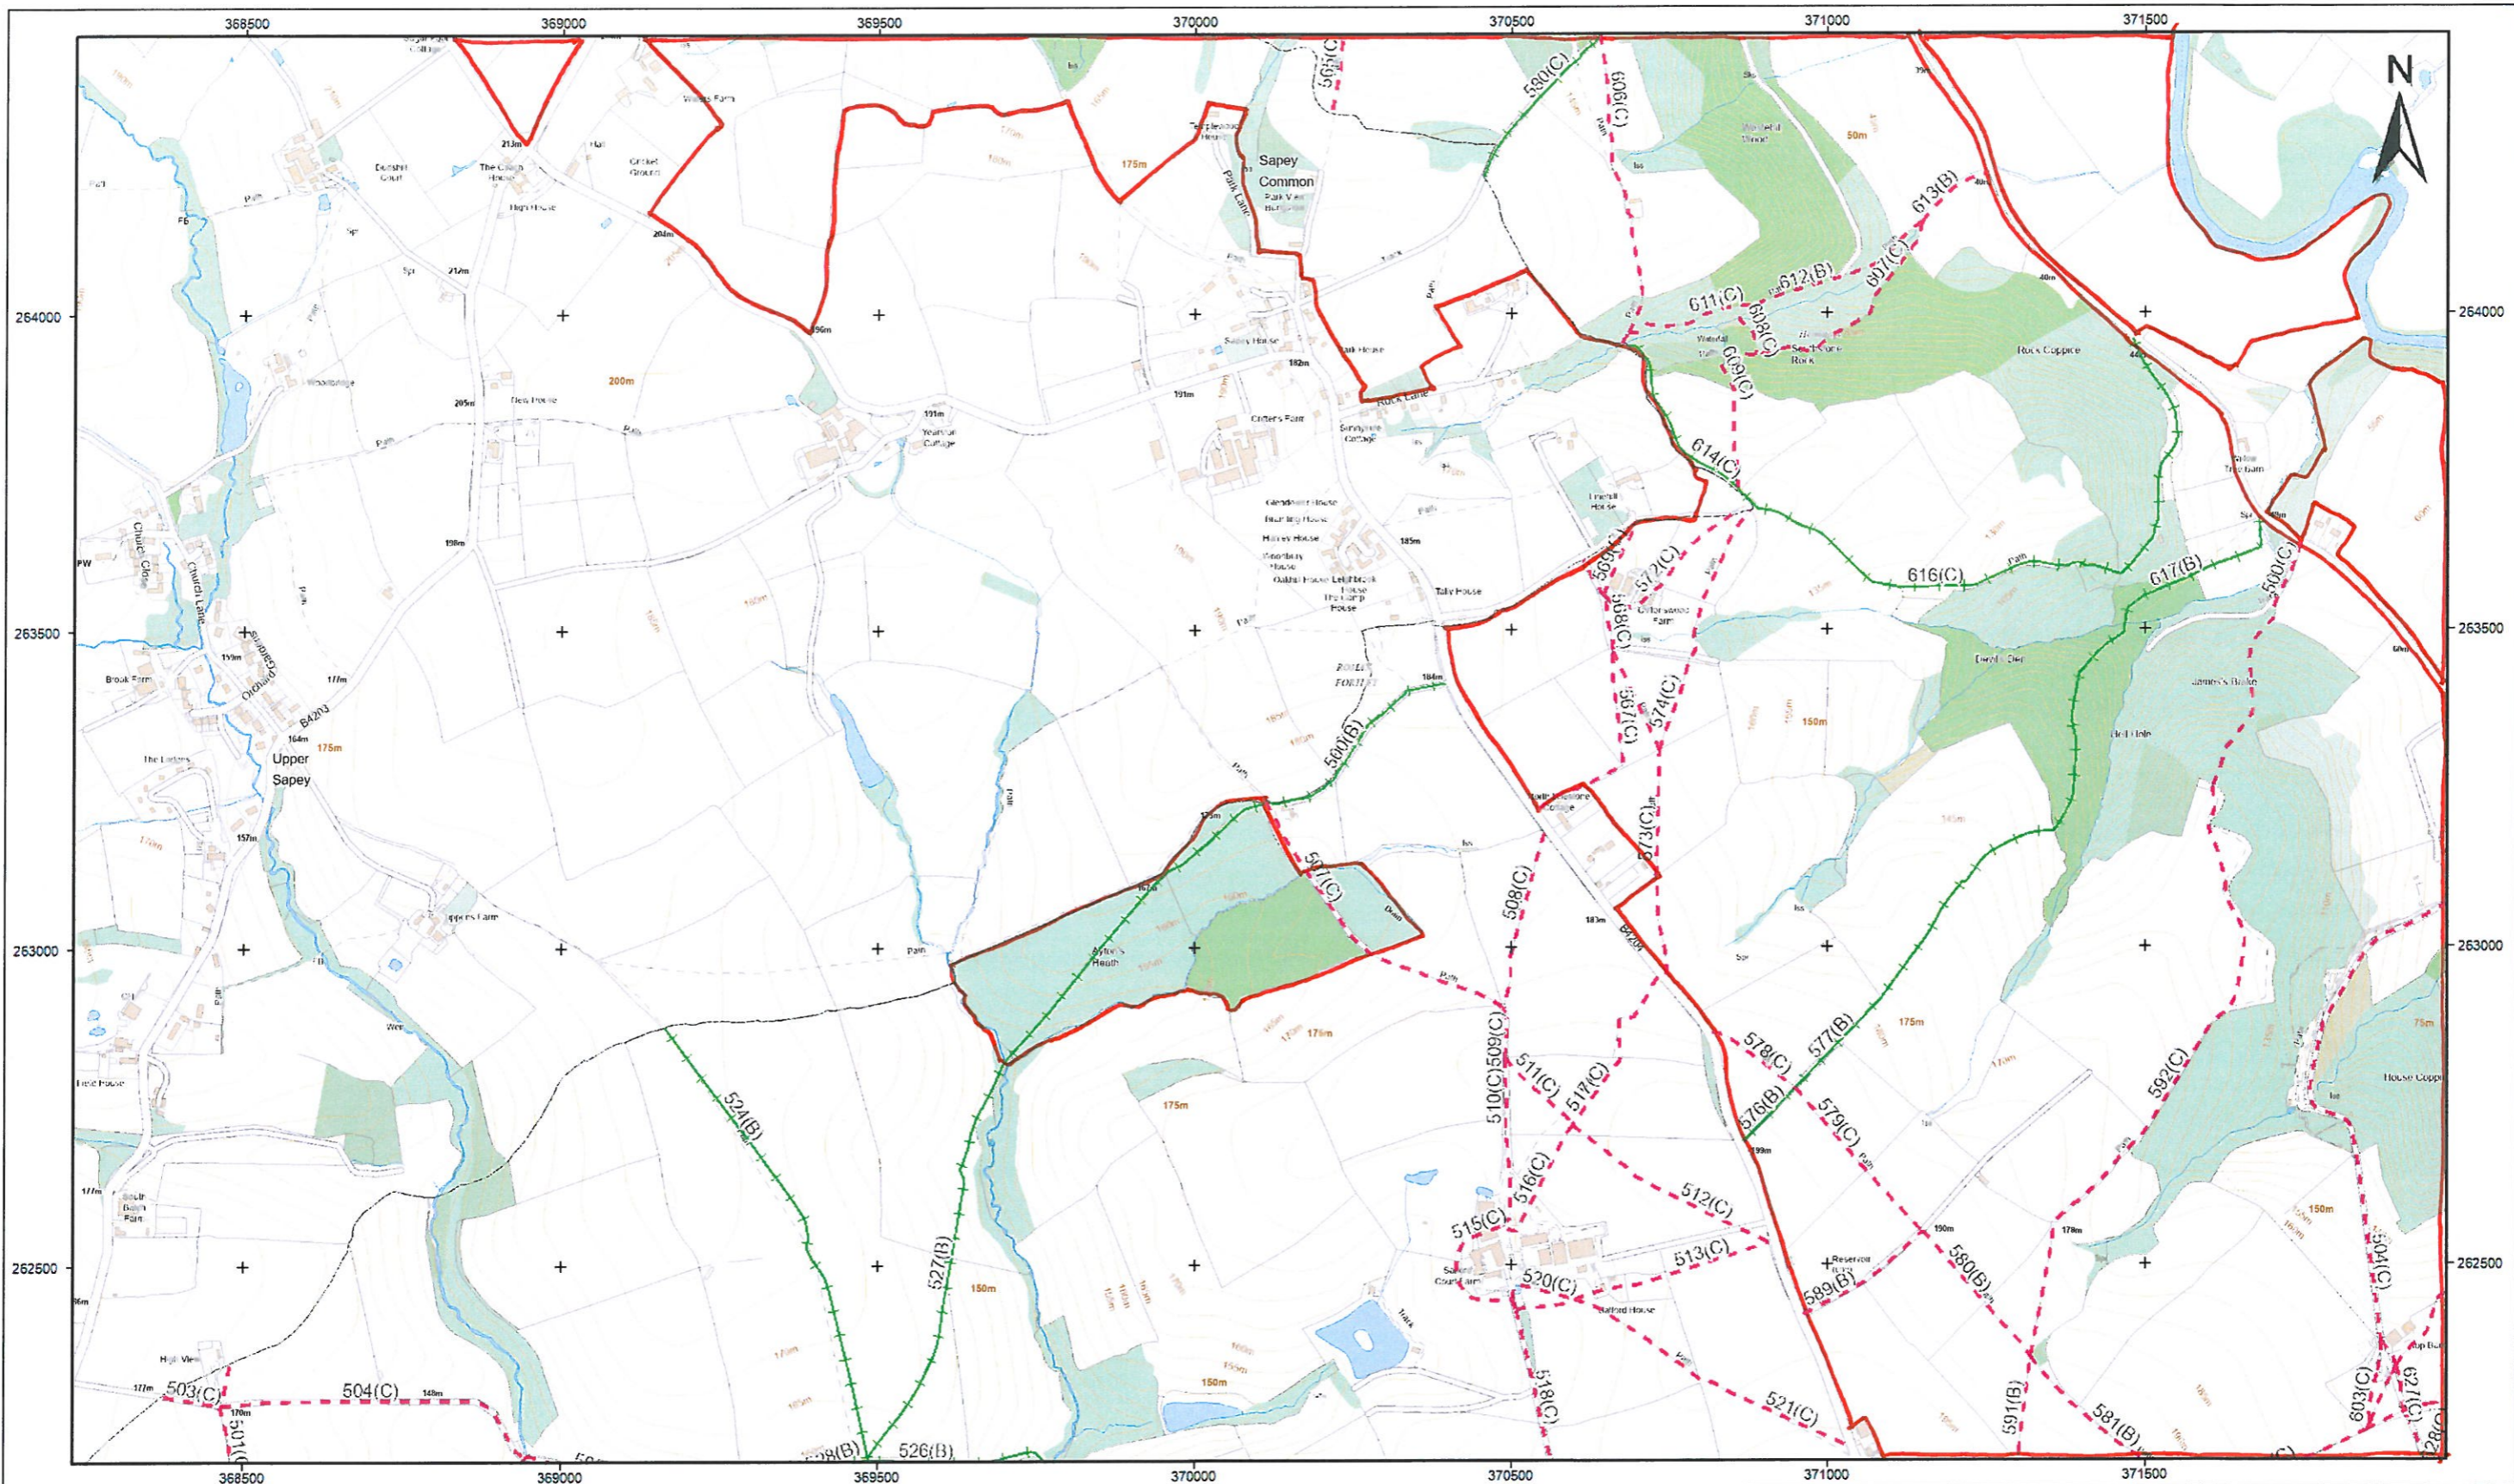

© Crown copyright and database rights 2023
 Ordnance Survey AC0000809204.

Indicative Scale: 1:10,000

Date Printed: 21/9/2023

worcestershire
 county council

Countryside Service
 Worcester Woods Country Park
 Wildwood Drive
 Worcester
 WR5 2LG