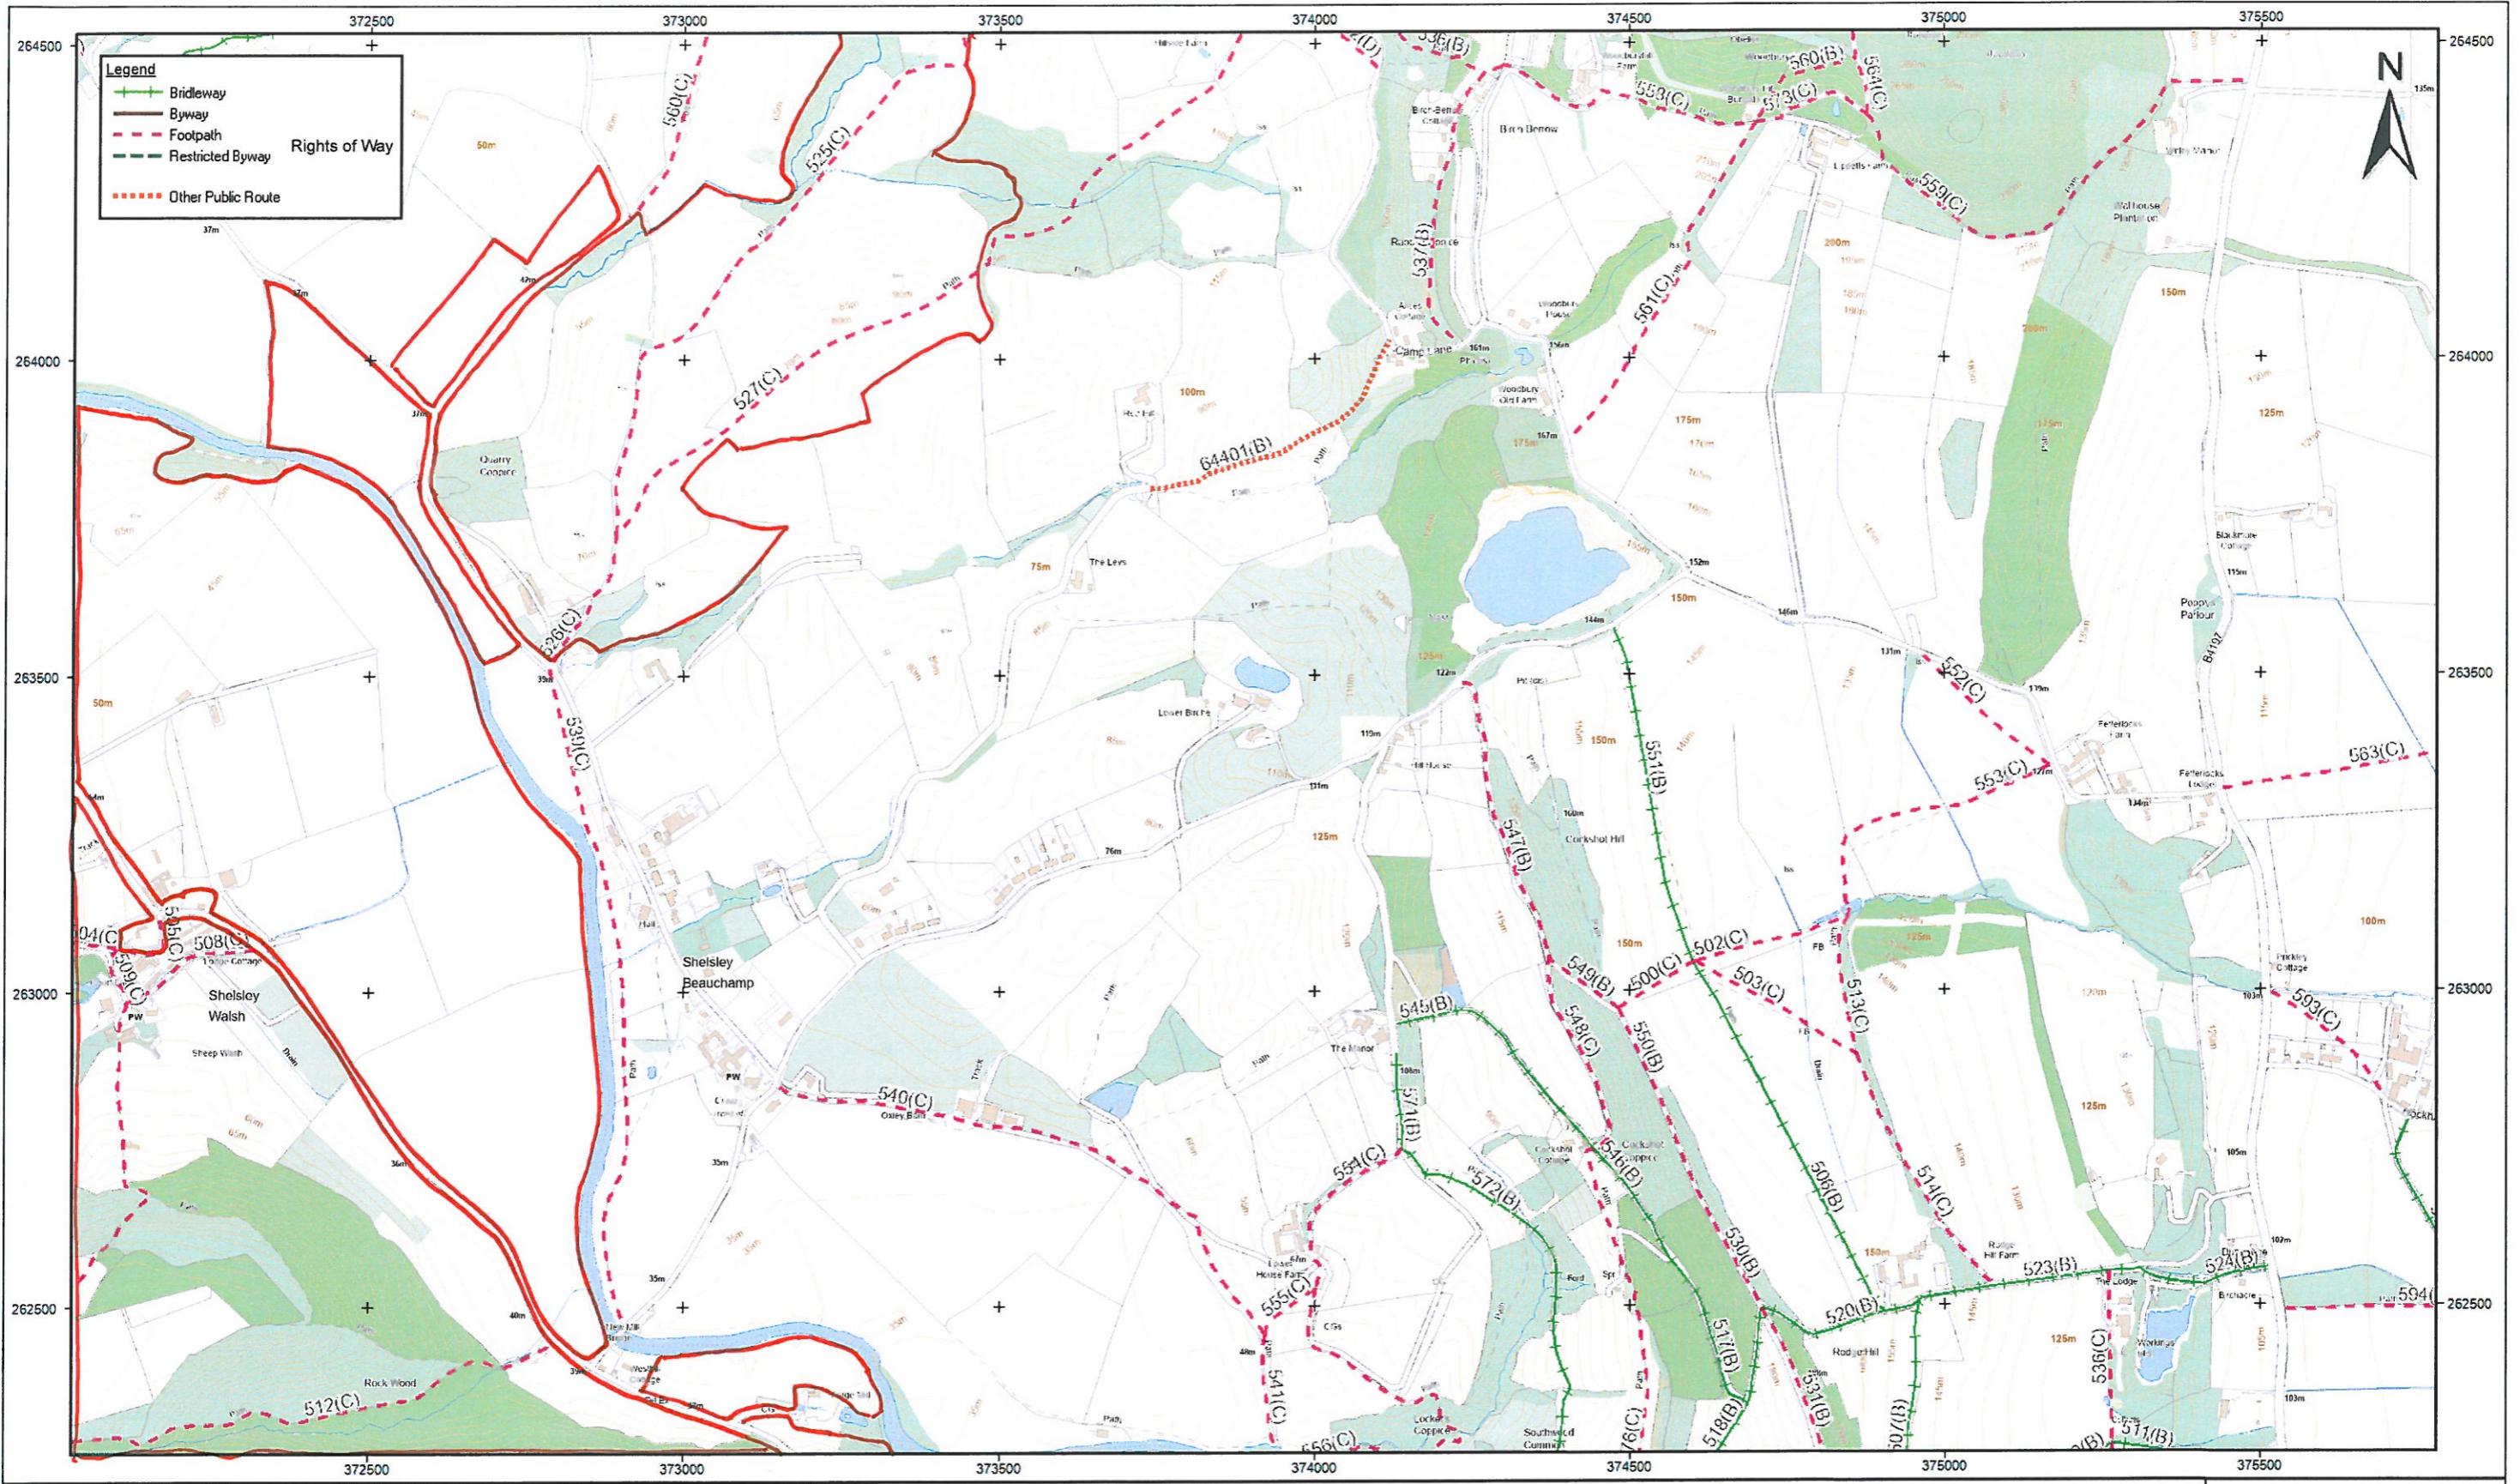

© Crown copyright and database rights 2023
 Ordnance Survey AC0000809204.

Indicative Scale: 1:10,000

Date Printed: 21/9/2023

worcestershire
 county council

Countryside Service
 Worcester Woods Country Park
 Wildwood Drive
 Worcester
 WR5 2LG