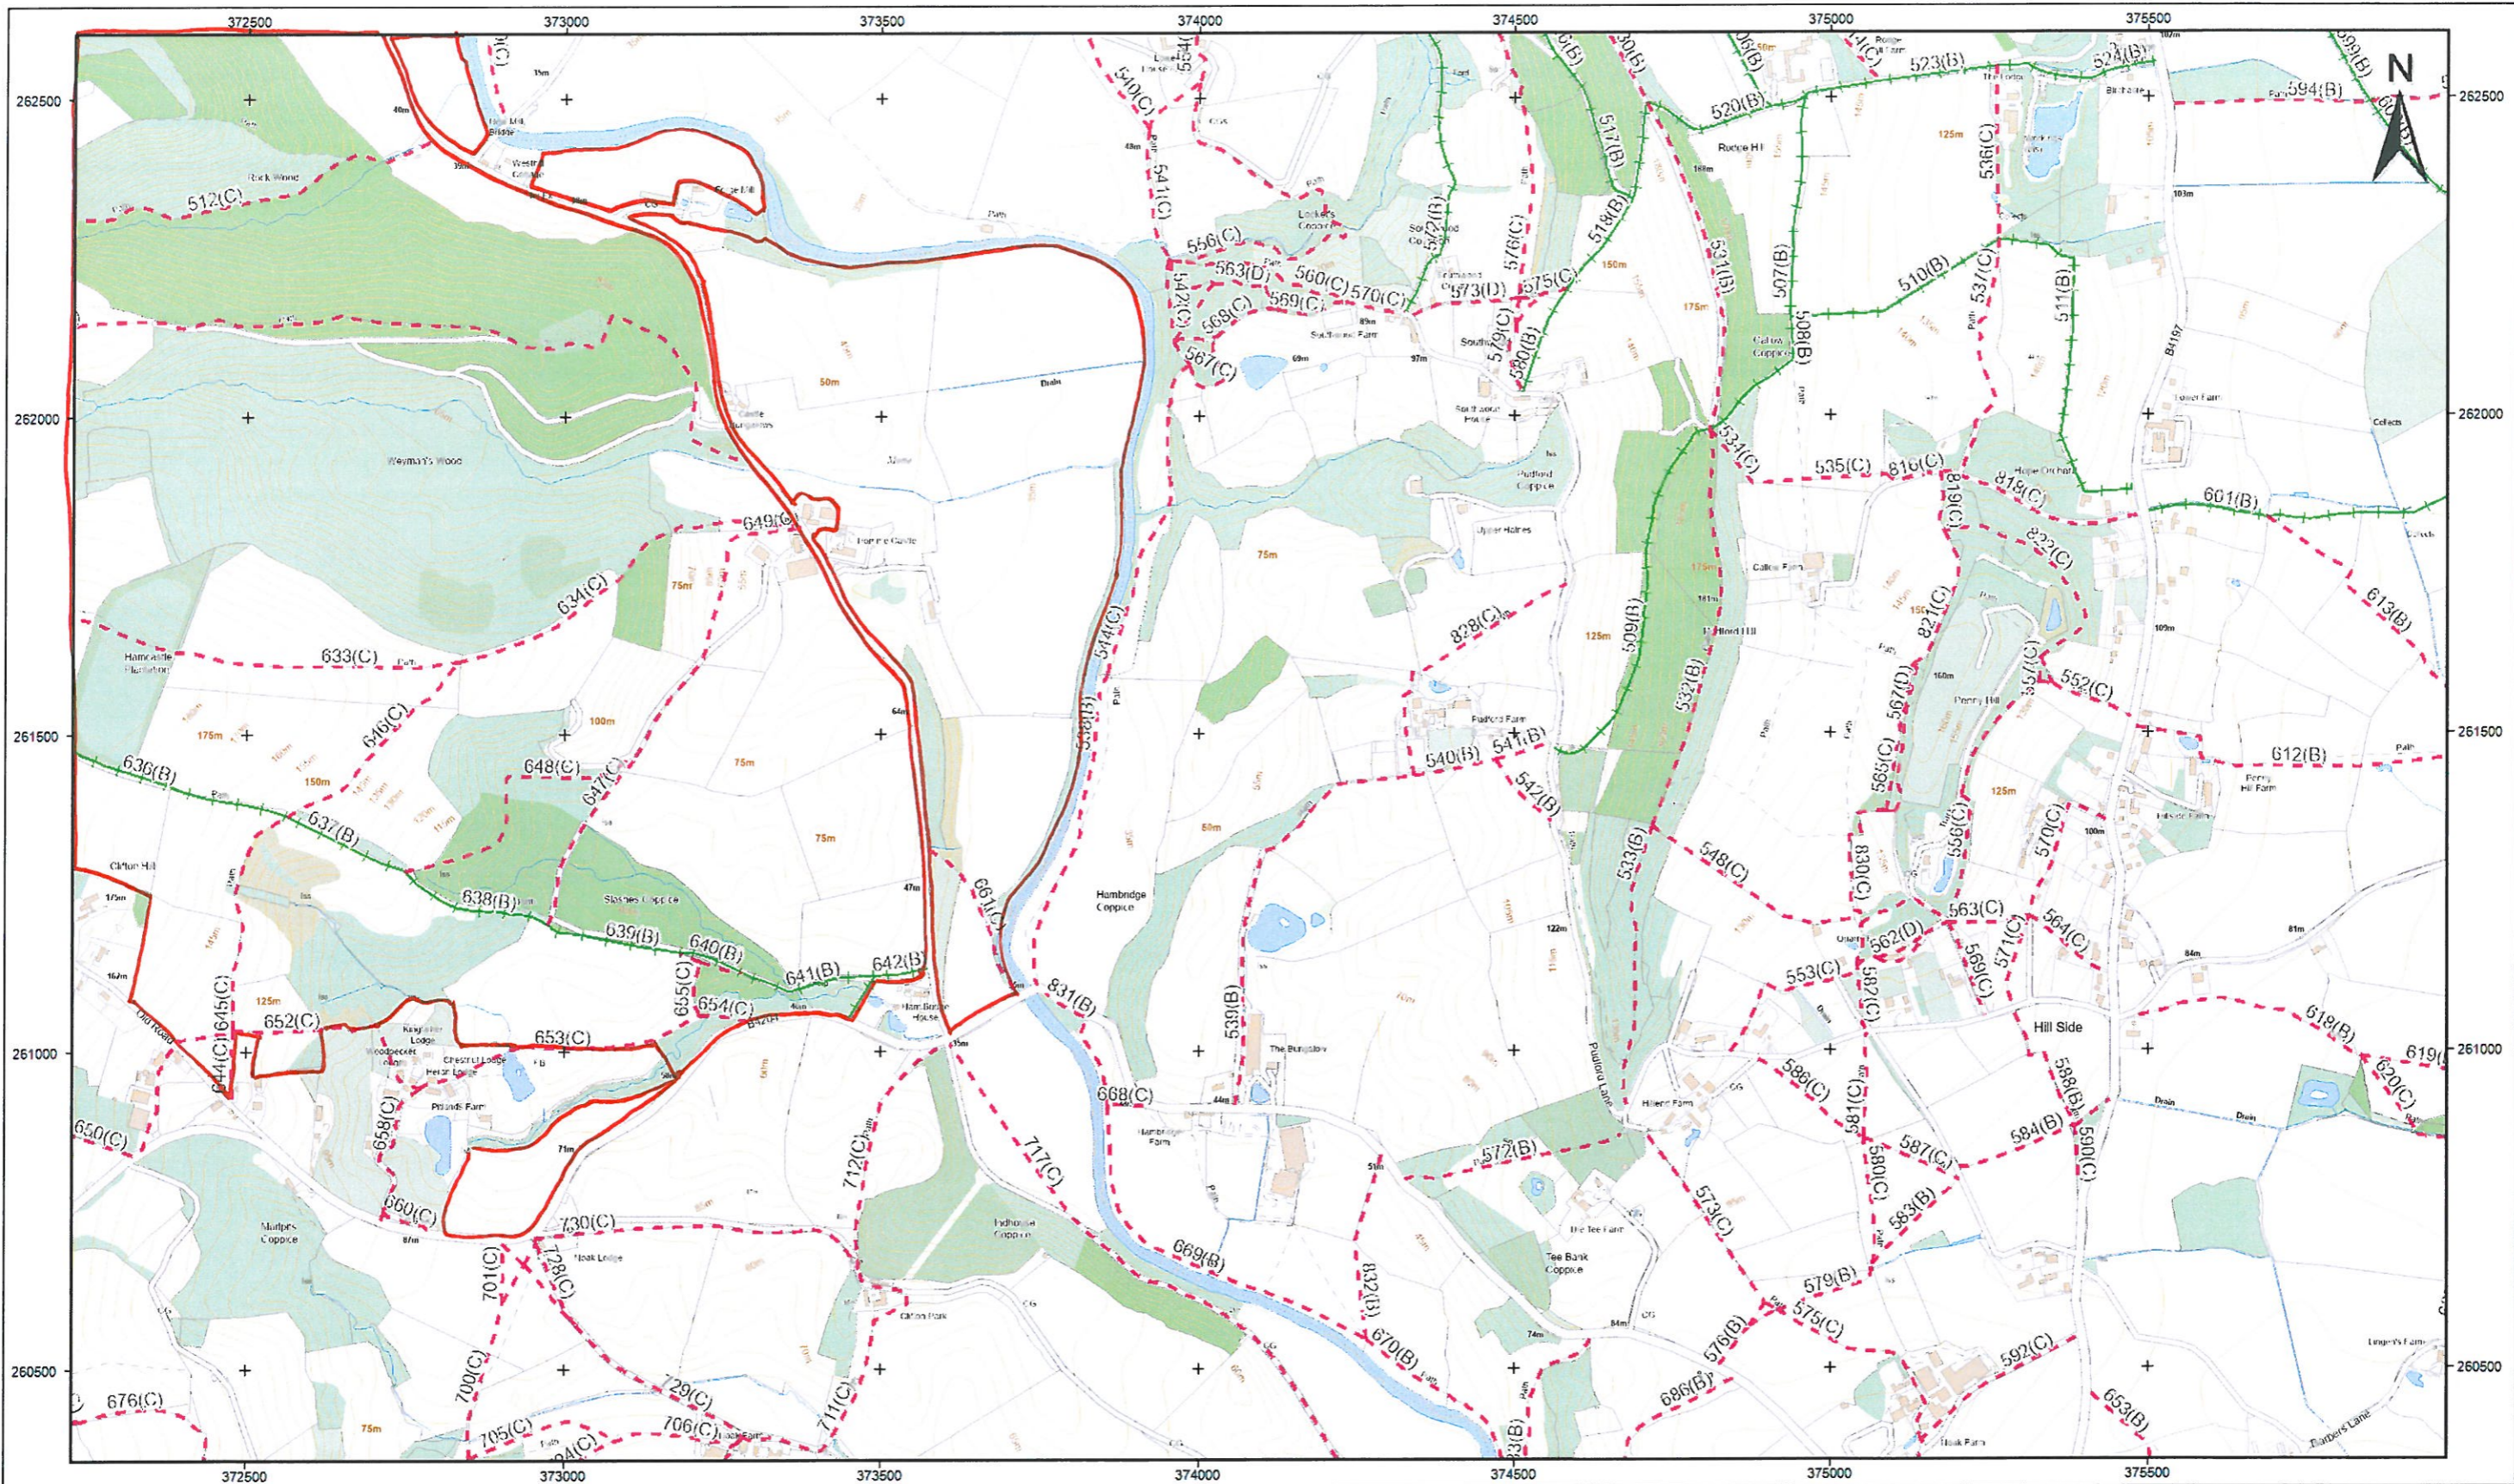

© Crown copyright and database rights 2023
 Ordnance Survey AC0000809204.
 Indicative Scale: 1:10,000
 Date Printed: 21/9/2023

worcestershire
 county council
 Countryside Service
 Worcester Woods Country Park
 Wildwood Drive
 Worcester
 WR5 2LG