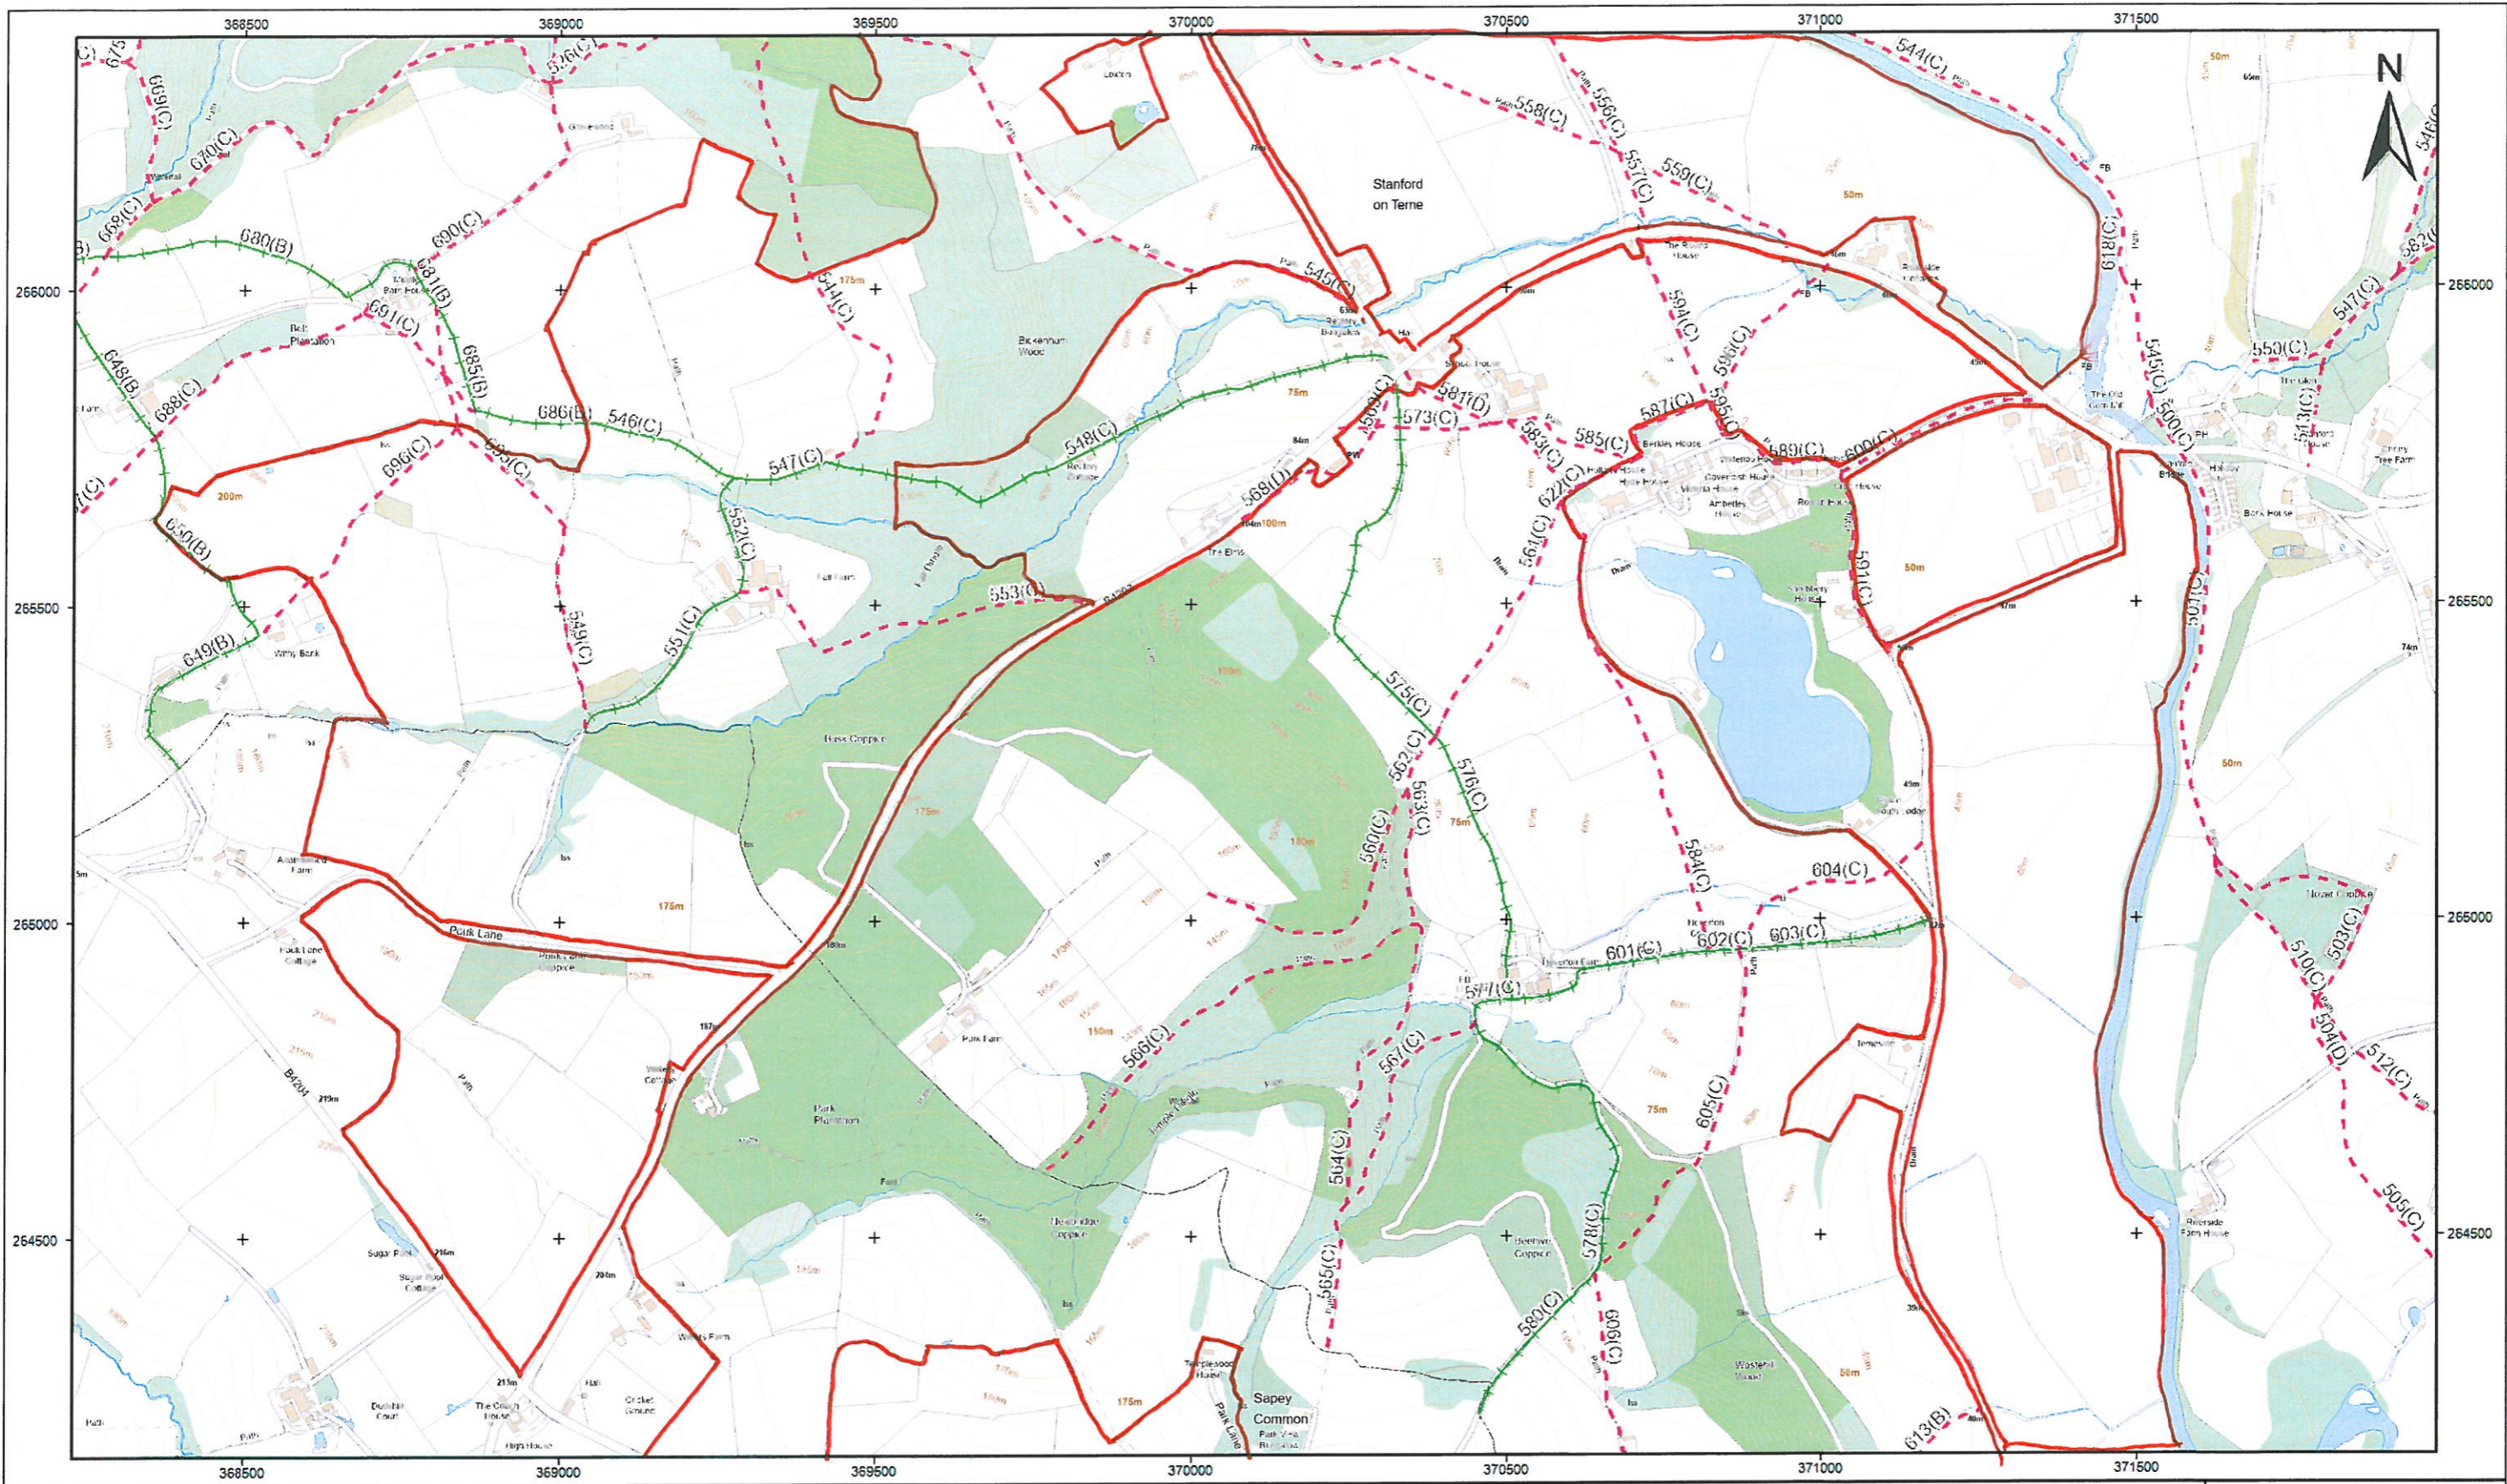

© Crown copyright and database rights 2023
 Ordnance Survey AC0000809204.

Indicative Scale: 1:10,000

Date Printed: 21/9/2023

 **worcestershire**
 county council

Countryside Service
 Worcester Woods Country Park
 Wildwood Drive
 Worcester
 WR5 2LG

© Crown copyright and database rights 2023
 Ordnance Survey AC0000809204.

Indicative Scale: 1:10,000

Date Printed: 21/9/2023

worcestershire
 county council

Countryside Service
 Worcester Woods Country Park
 Wildwood Drive
 Worcester
 WR5 2LG