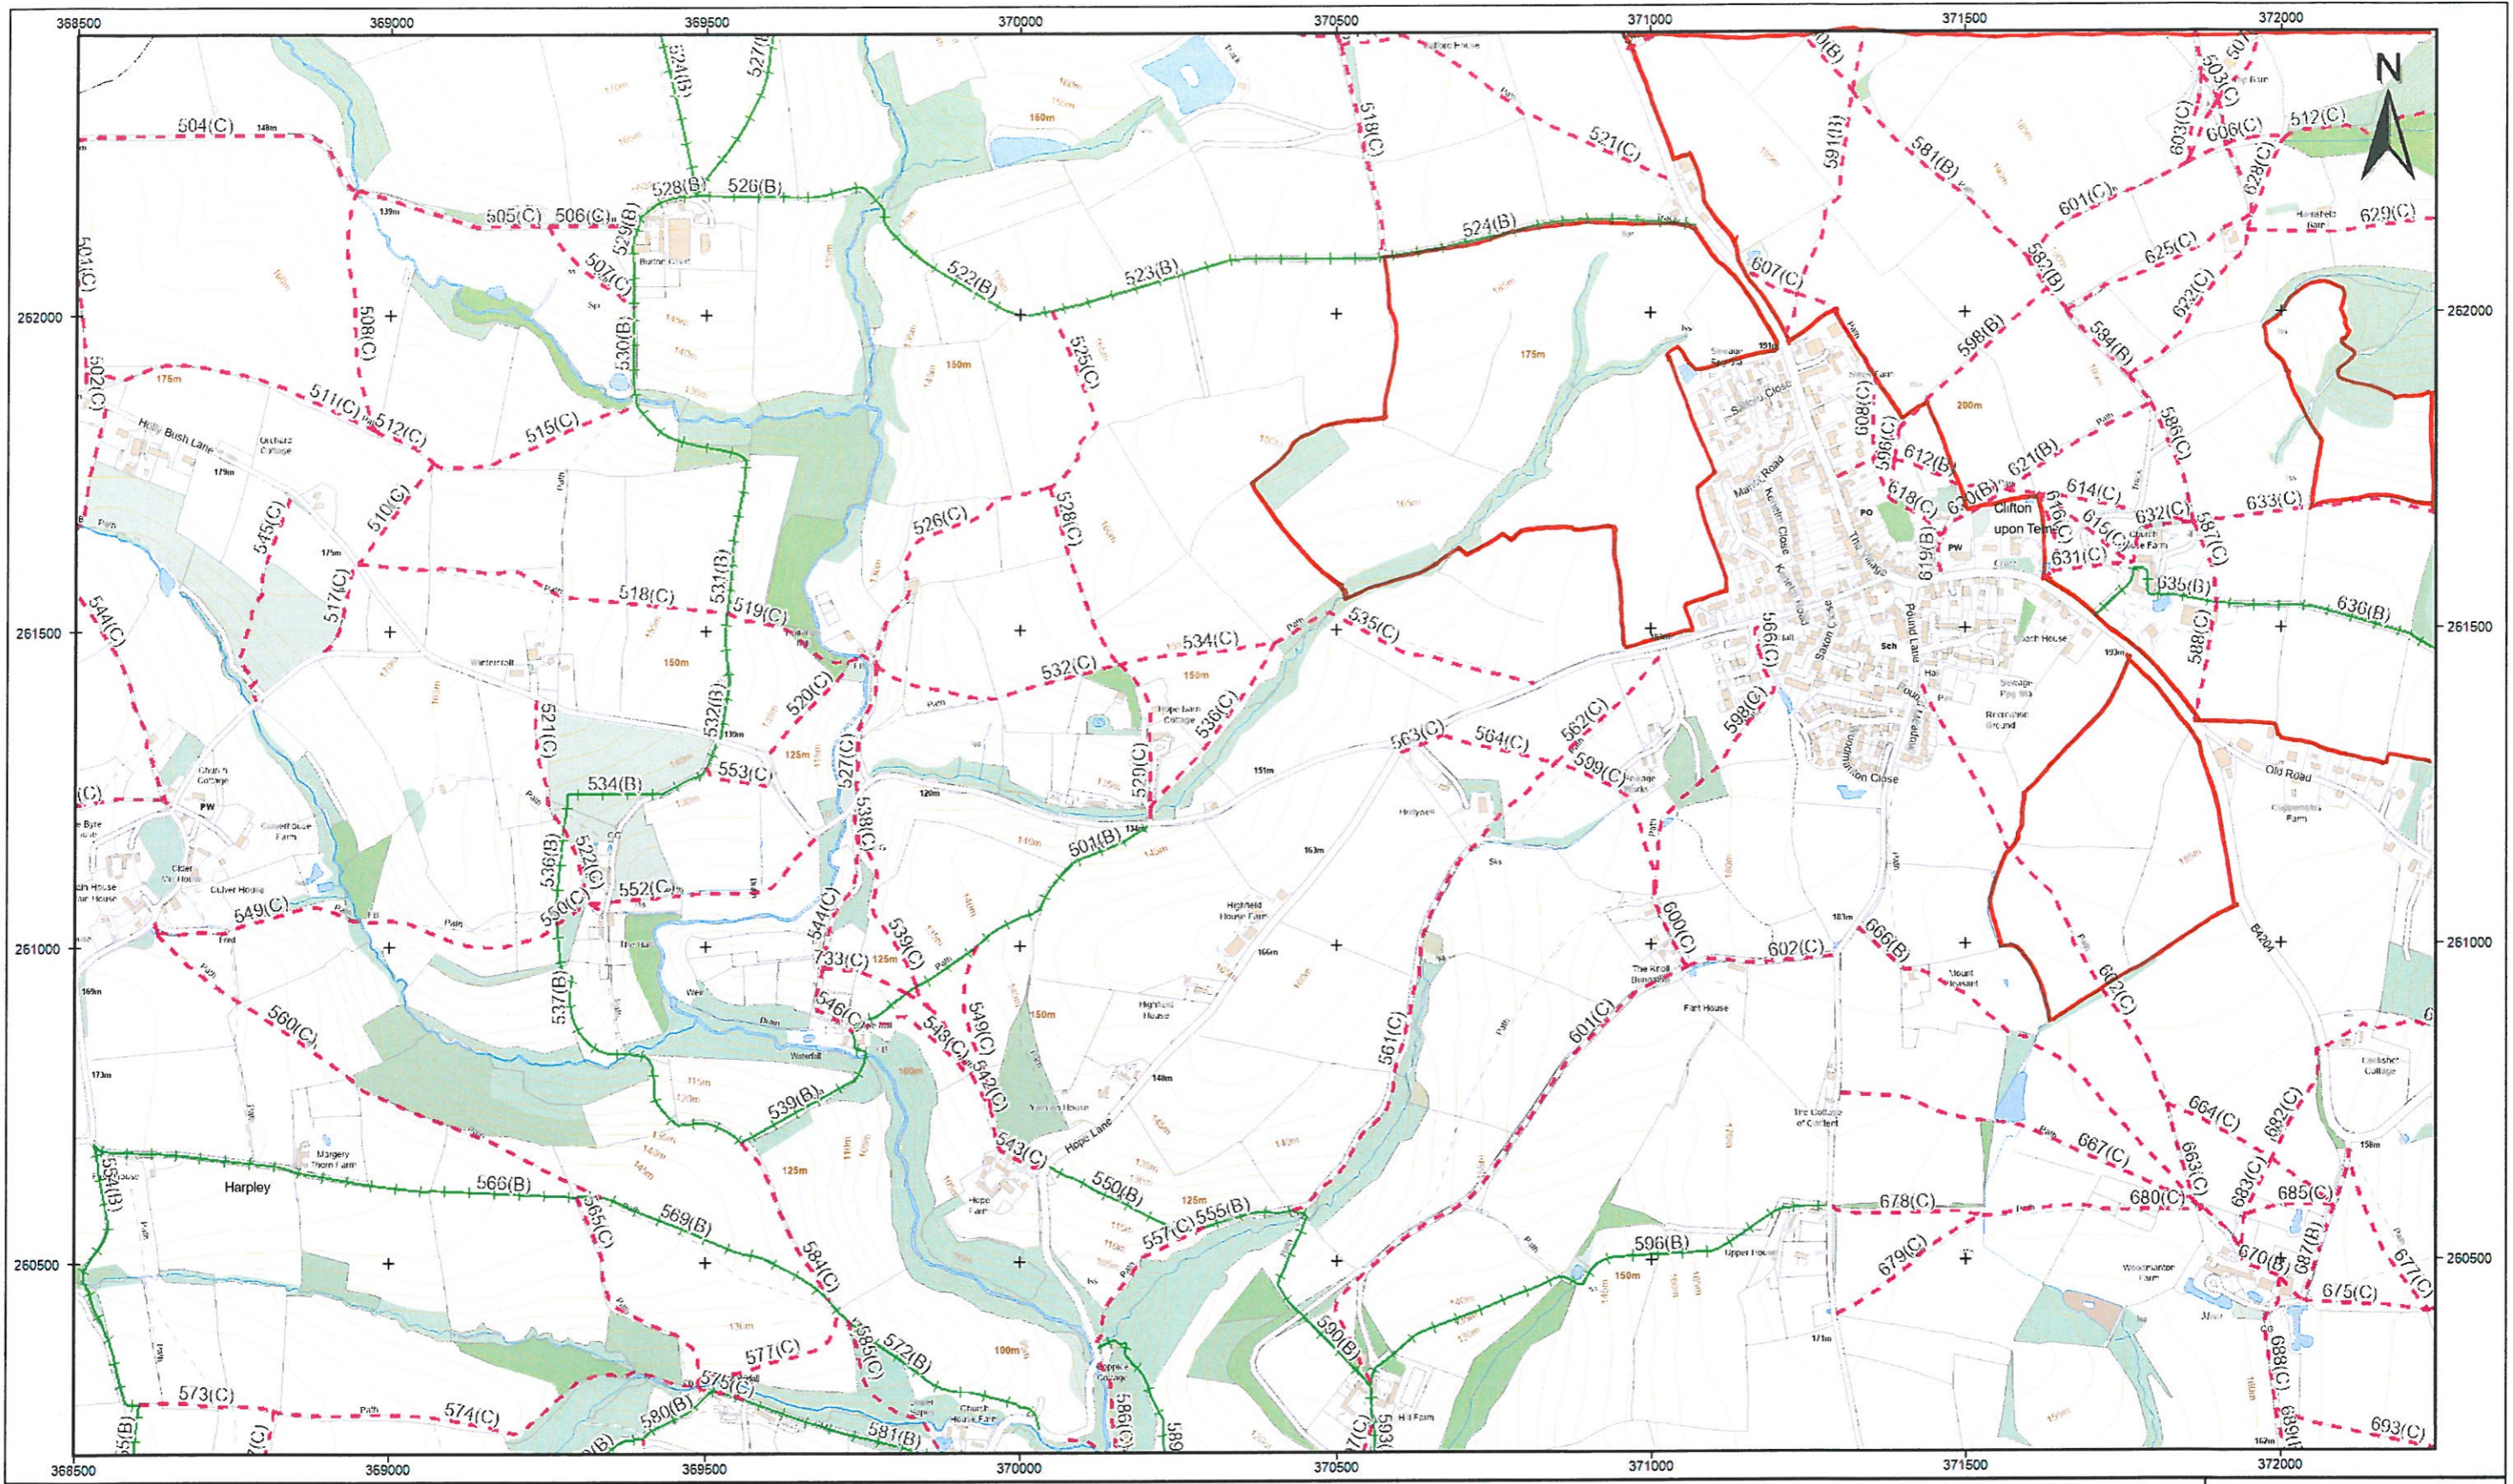

© Crown copyright and database rights 2023
 Ordnance Survey AC0000809204.

Indicative Scale: 1:10,000

Date Printed: 21/9/2023

worcestershire
 county council

Countryside Service
 Worcester Woods Country Park
 Wildwood Drive
 Worcester
 WR5 2LG