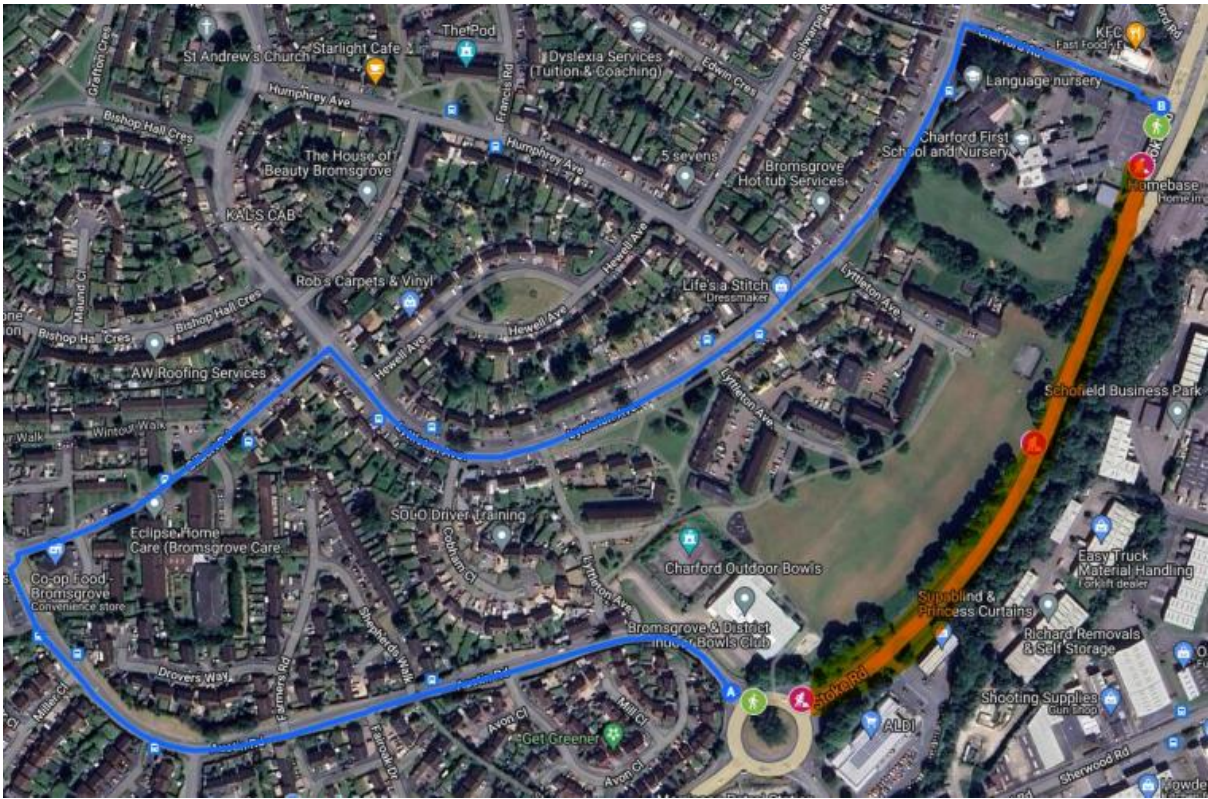

## Stoke Road diversion

Image description: The footway is closed on Stoke Road between the Morrisons roundabout to the traffic lights by KFC.

The diversion route starts from Austin Road by Bromsgrove Indoor Bowling Club and goes up Austin Road to the Co-op then turns right on Gilbert Road. Follow to the end of Gilbert Road and turn right, then continue down Lyttleton Avenue past the nursery school on the right and turn right onto Charford Road to KFC at the end where the diversion route rejoins Stoke Road by the traffic lights.

From KFC towards Morrisons, the diversion is to follow Charford Road to the end. Turn left by the nursery school and follow Lyttleton Avenue for 700yds (650m) and turn left onto Gilbert Avenue. Continue to the Co-op on the left and turn left onto Austin Road. Follow Austin Road to the roundabout where the diversion route rejoins Stoke Road opposite Morrisons.